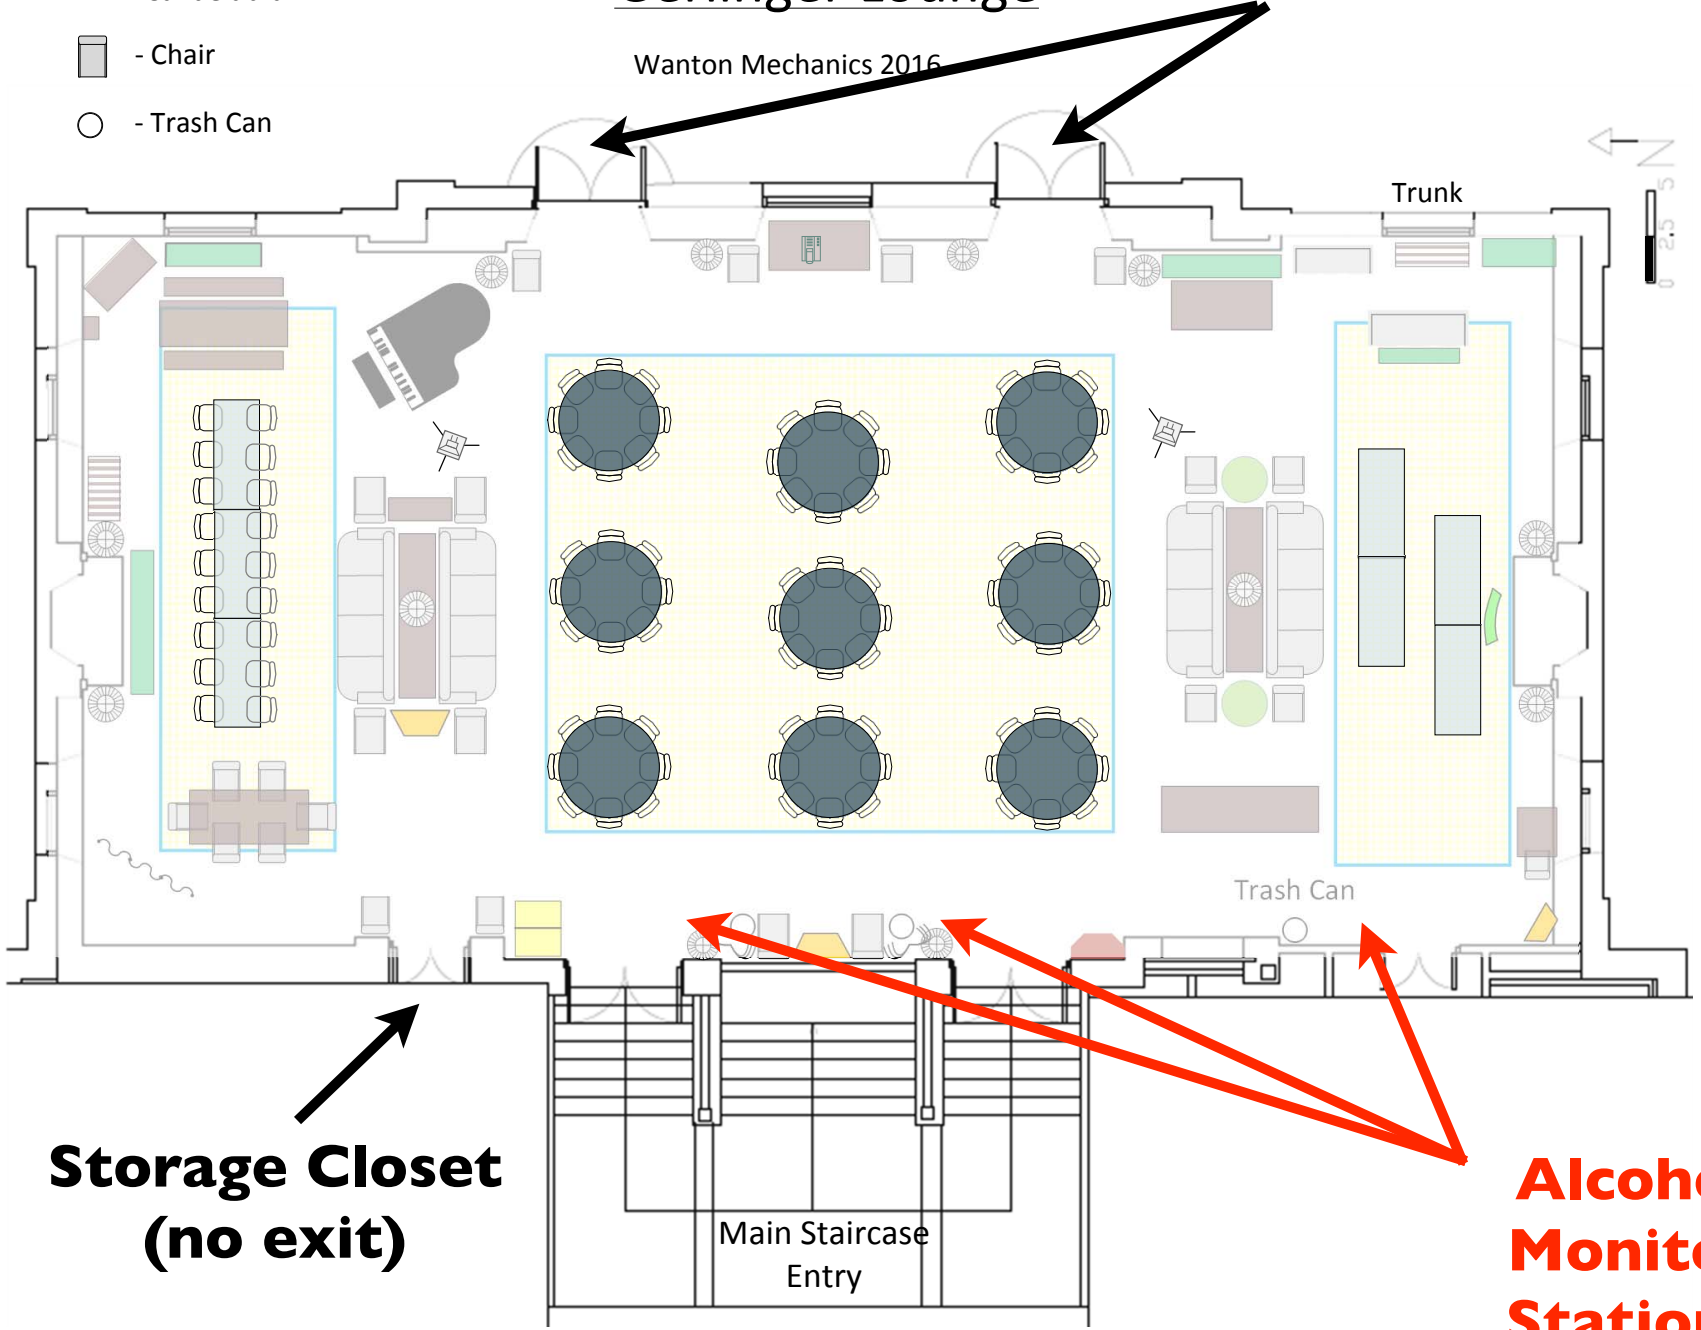

-  - Lamp
-  - Candelabra
-  - Chair
-  - Trash Can

# 2nd Story Balcony (no exit, hopefully)

## Gerlinger Lounge

Wanton Mechanics 2016

**Storage Closet  
(no exit)**

Main Staircase  
Entry

**Alcohol  
Monitor  
Stations**