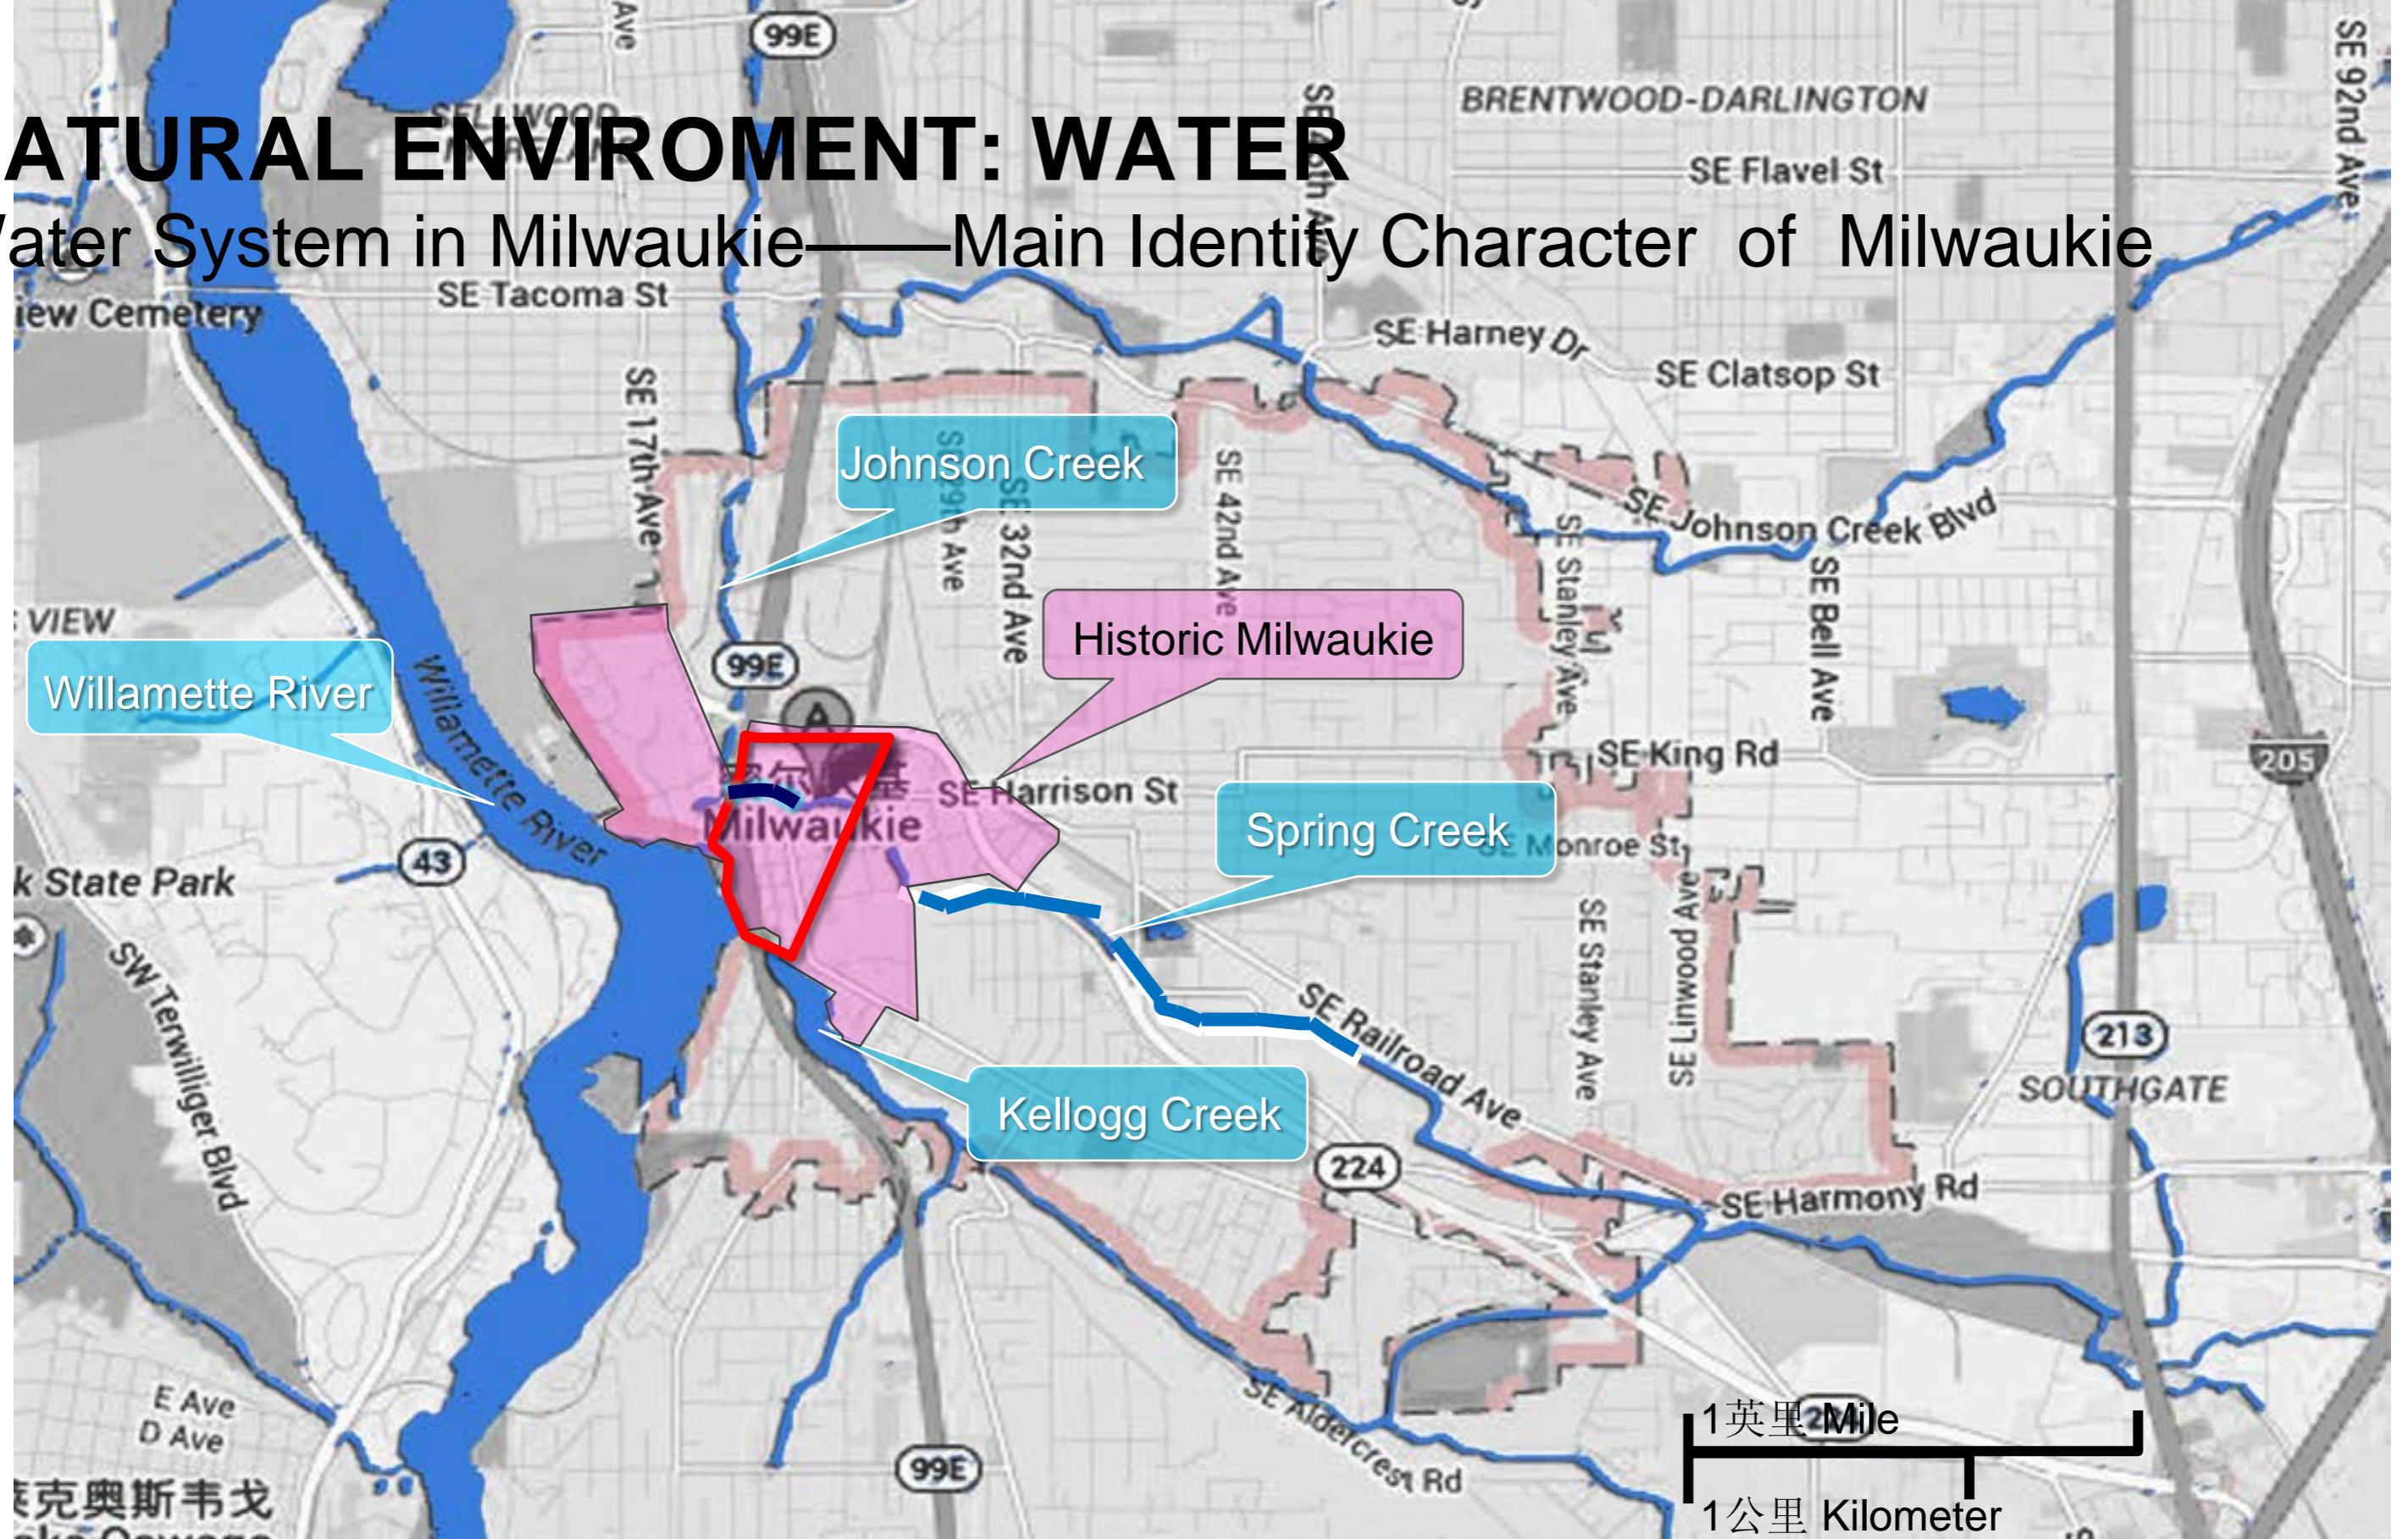

NATURAL ENVIROMENT: WATER

Water System in Milwaukie

NATURAL ENVIROMENT: WATER

Water System in Milwaukie

Water System in Milwaukie

1英里 Mile
1公里 Kilometer

NATURAL ENVIRONMENT: WATER

Water System in Milwaukie——Main Identity Character of Milwaukie

NATURAL ENVIRONMENT: WATER

Water System in Milwaukie——Main Identity Character of Milwaukie

NATURAL ENVIRONMENT: WATER

Water System in Milwaukie——Main Identity Character of Milwaukie

NATURAL ENVIROMENT: WATER

City By The River — Easy Way To The Riverside

MILWAUKIE
Dogwood City of the West