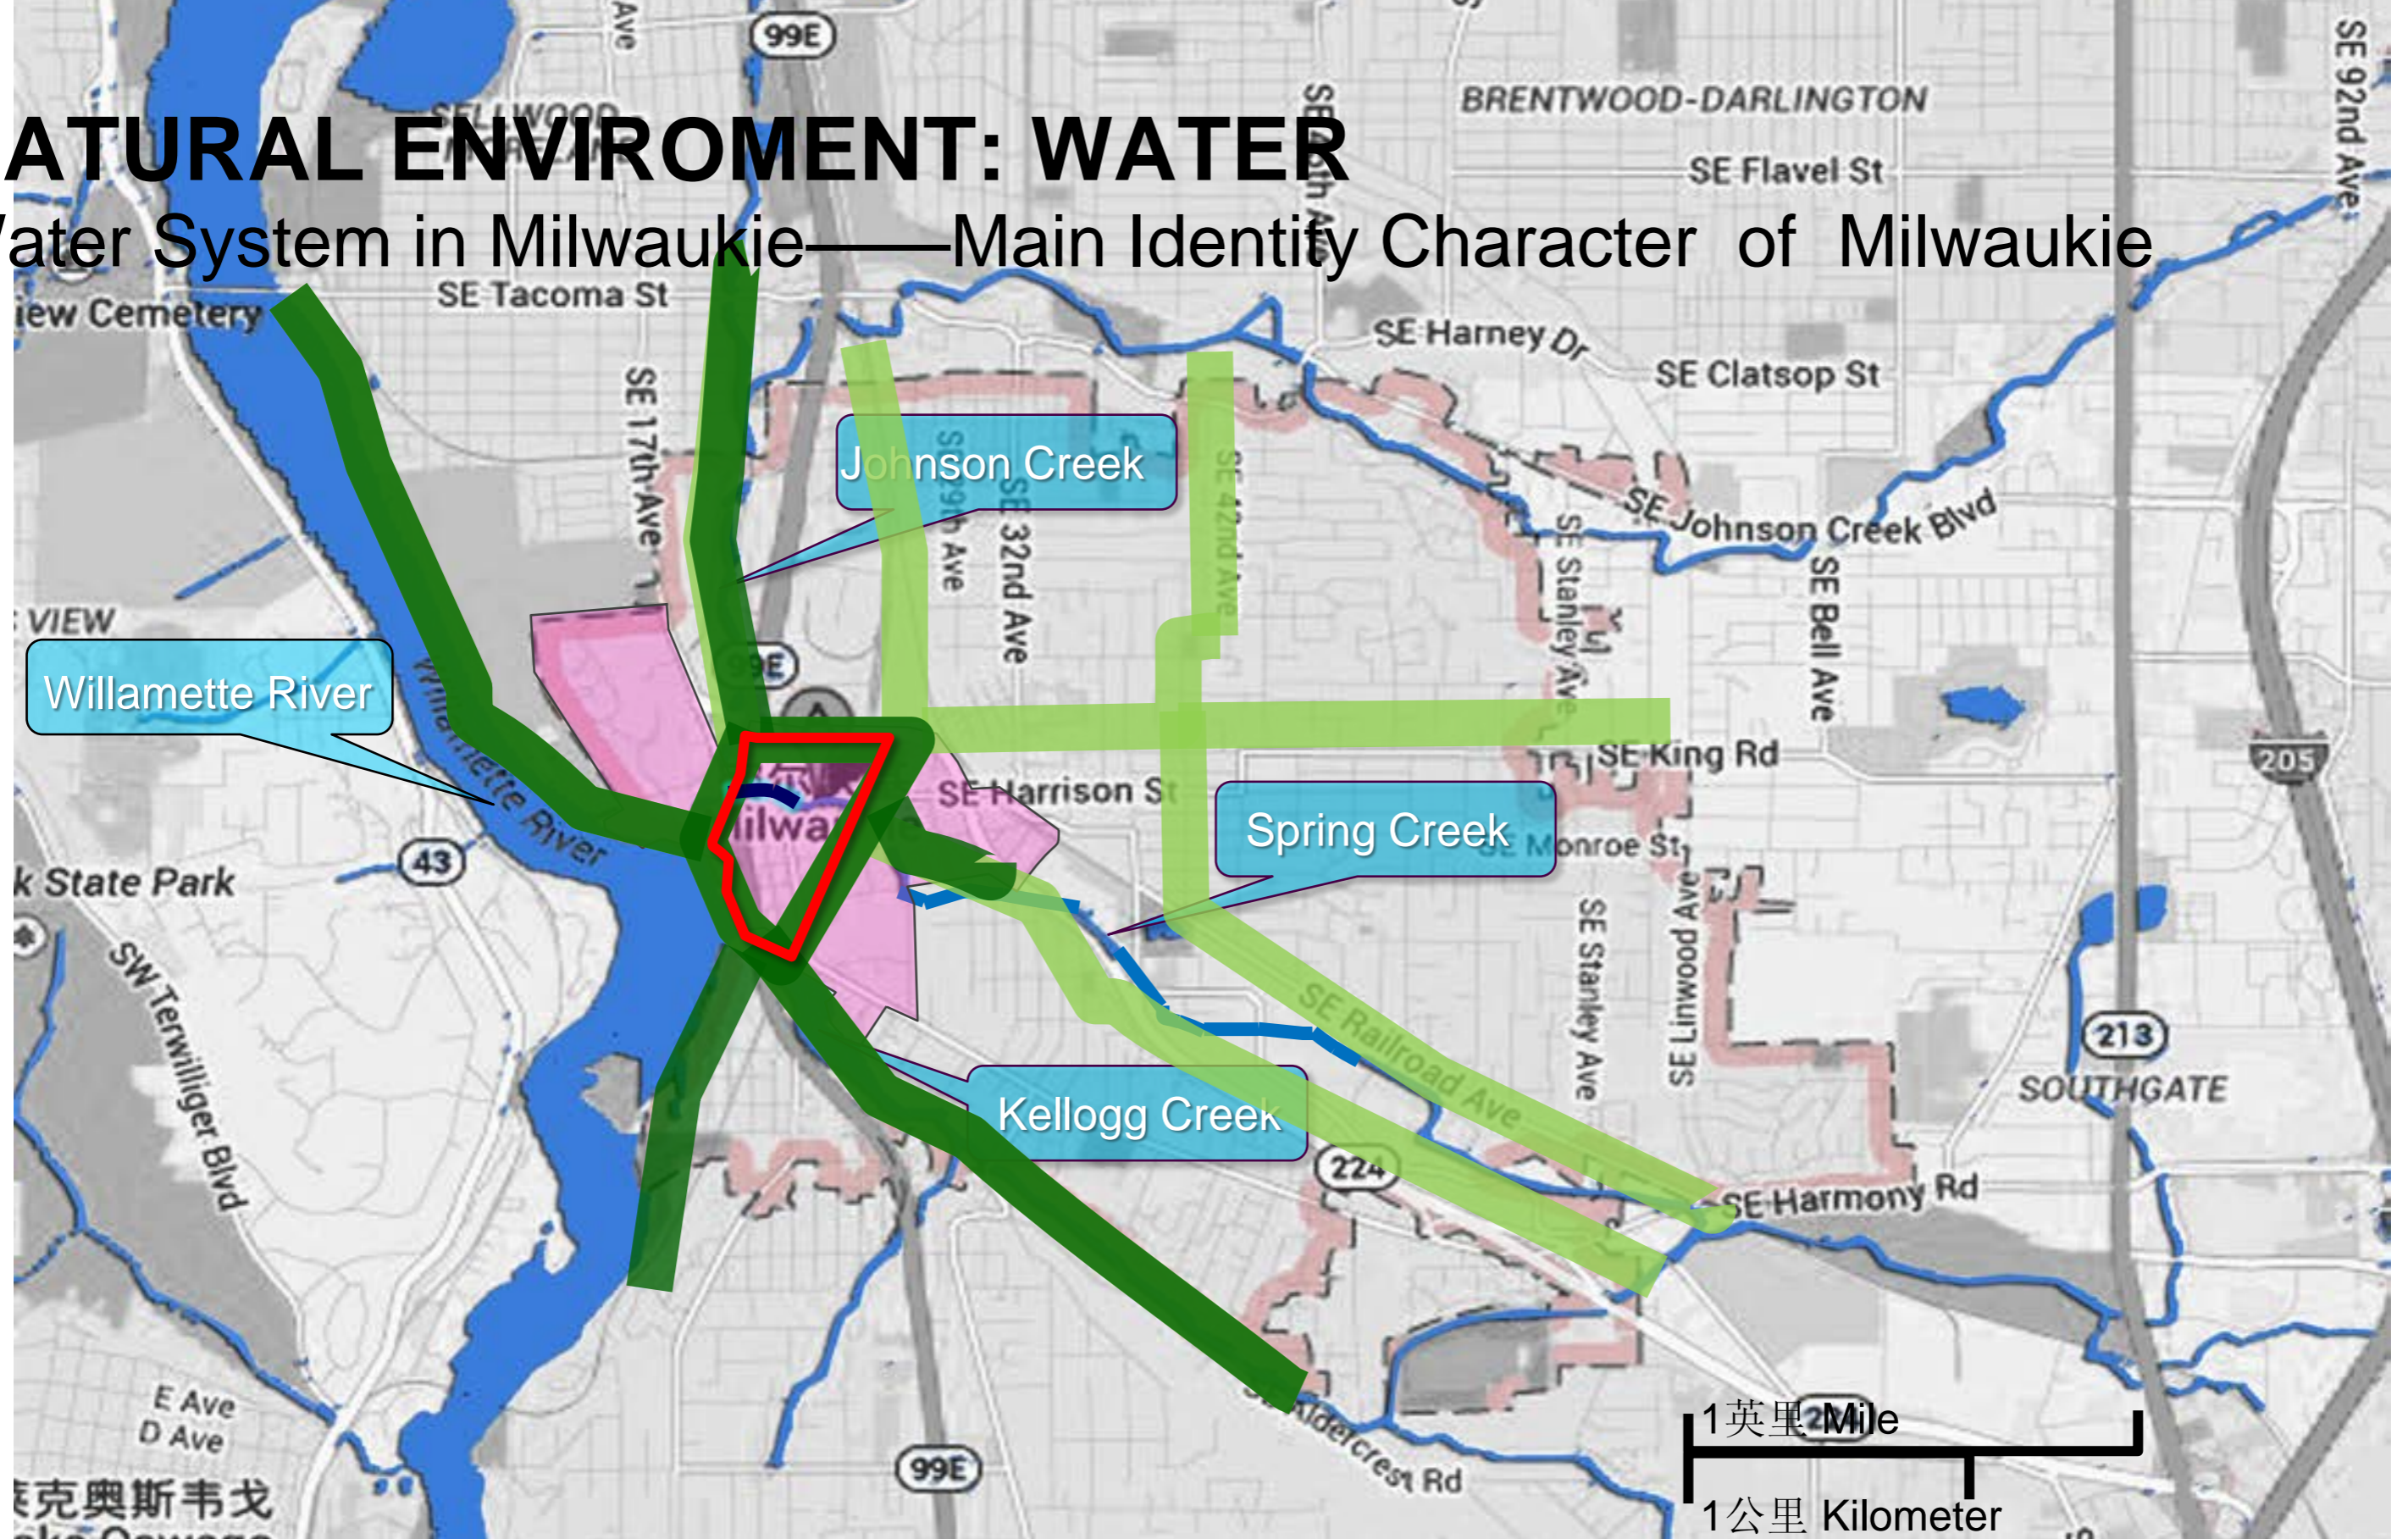

NATURAL ENVIROMENT: WATER

Water System in Milwaukie

NATURAL ENVIROMENT: WATER

Water System in Milwaukie

Water System in Milwaukie

1英里 Mile
1公里 Kilometer

NATURAL ENVIRONMENT: WATER

Water System in Milwaukie——Main Identity Character of Milwaukie

NATURAL ENVIRONMENT: WATER

Water System in Milwaukie——Main Identity Character of Milwaukie

NATURAL ENVIRONMENT: WATER

Water System in Milwaukie——Main Identity Character of Milwaukie

NATURAL ENVIROMENT: WATER

City By The River — Easy Way To The Riverside

MILWAUKIE
Dogwood City of the West