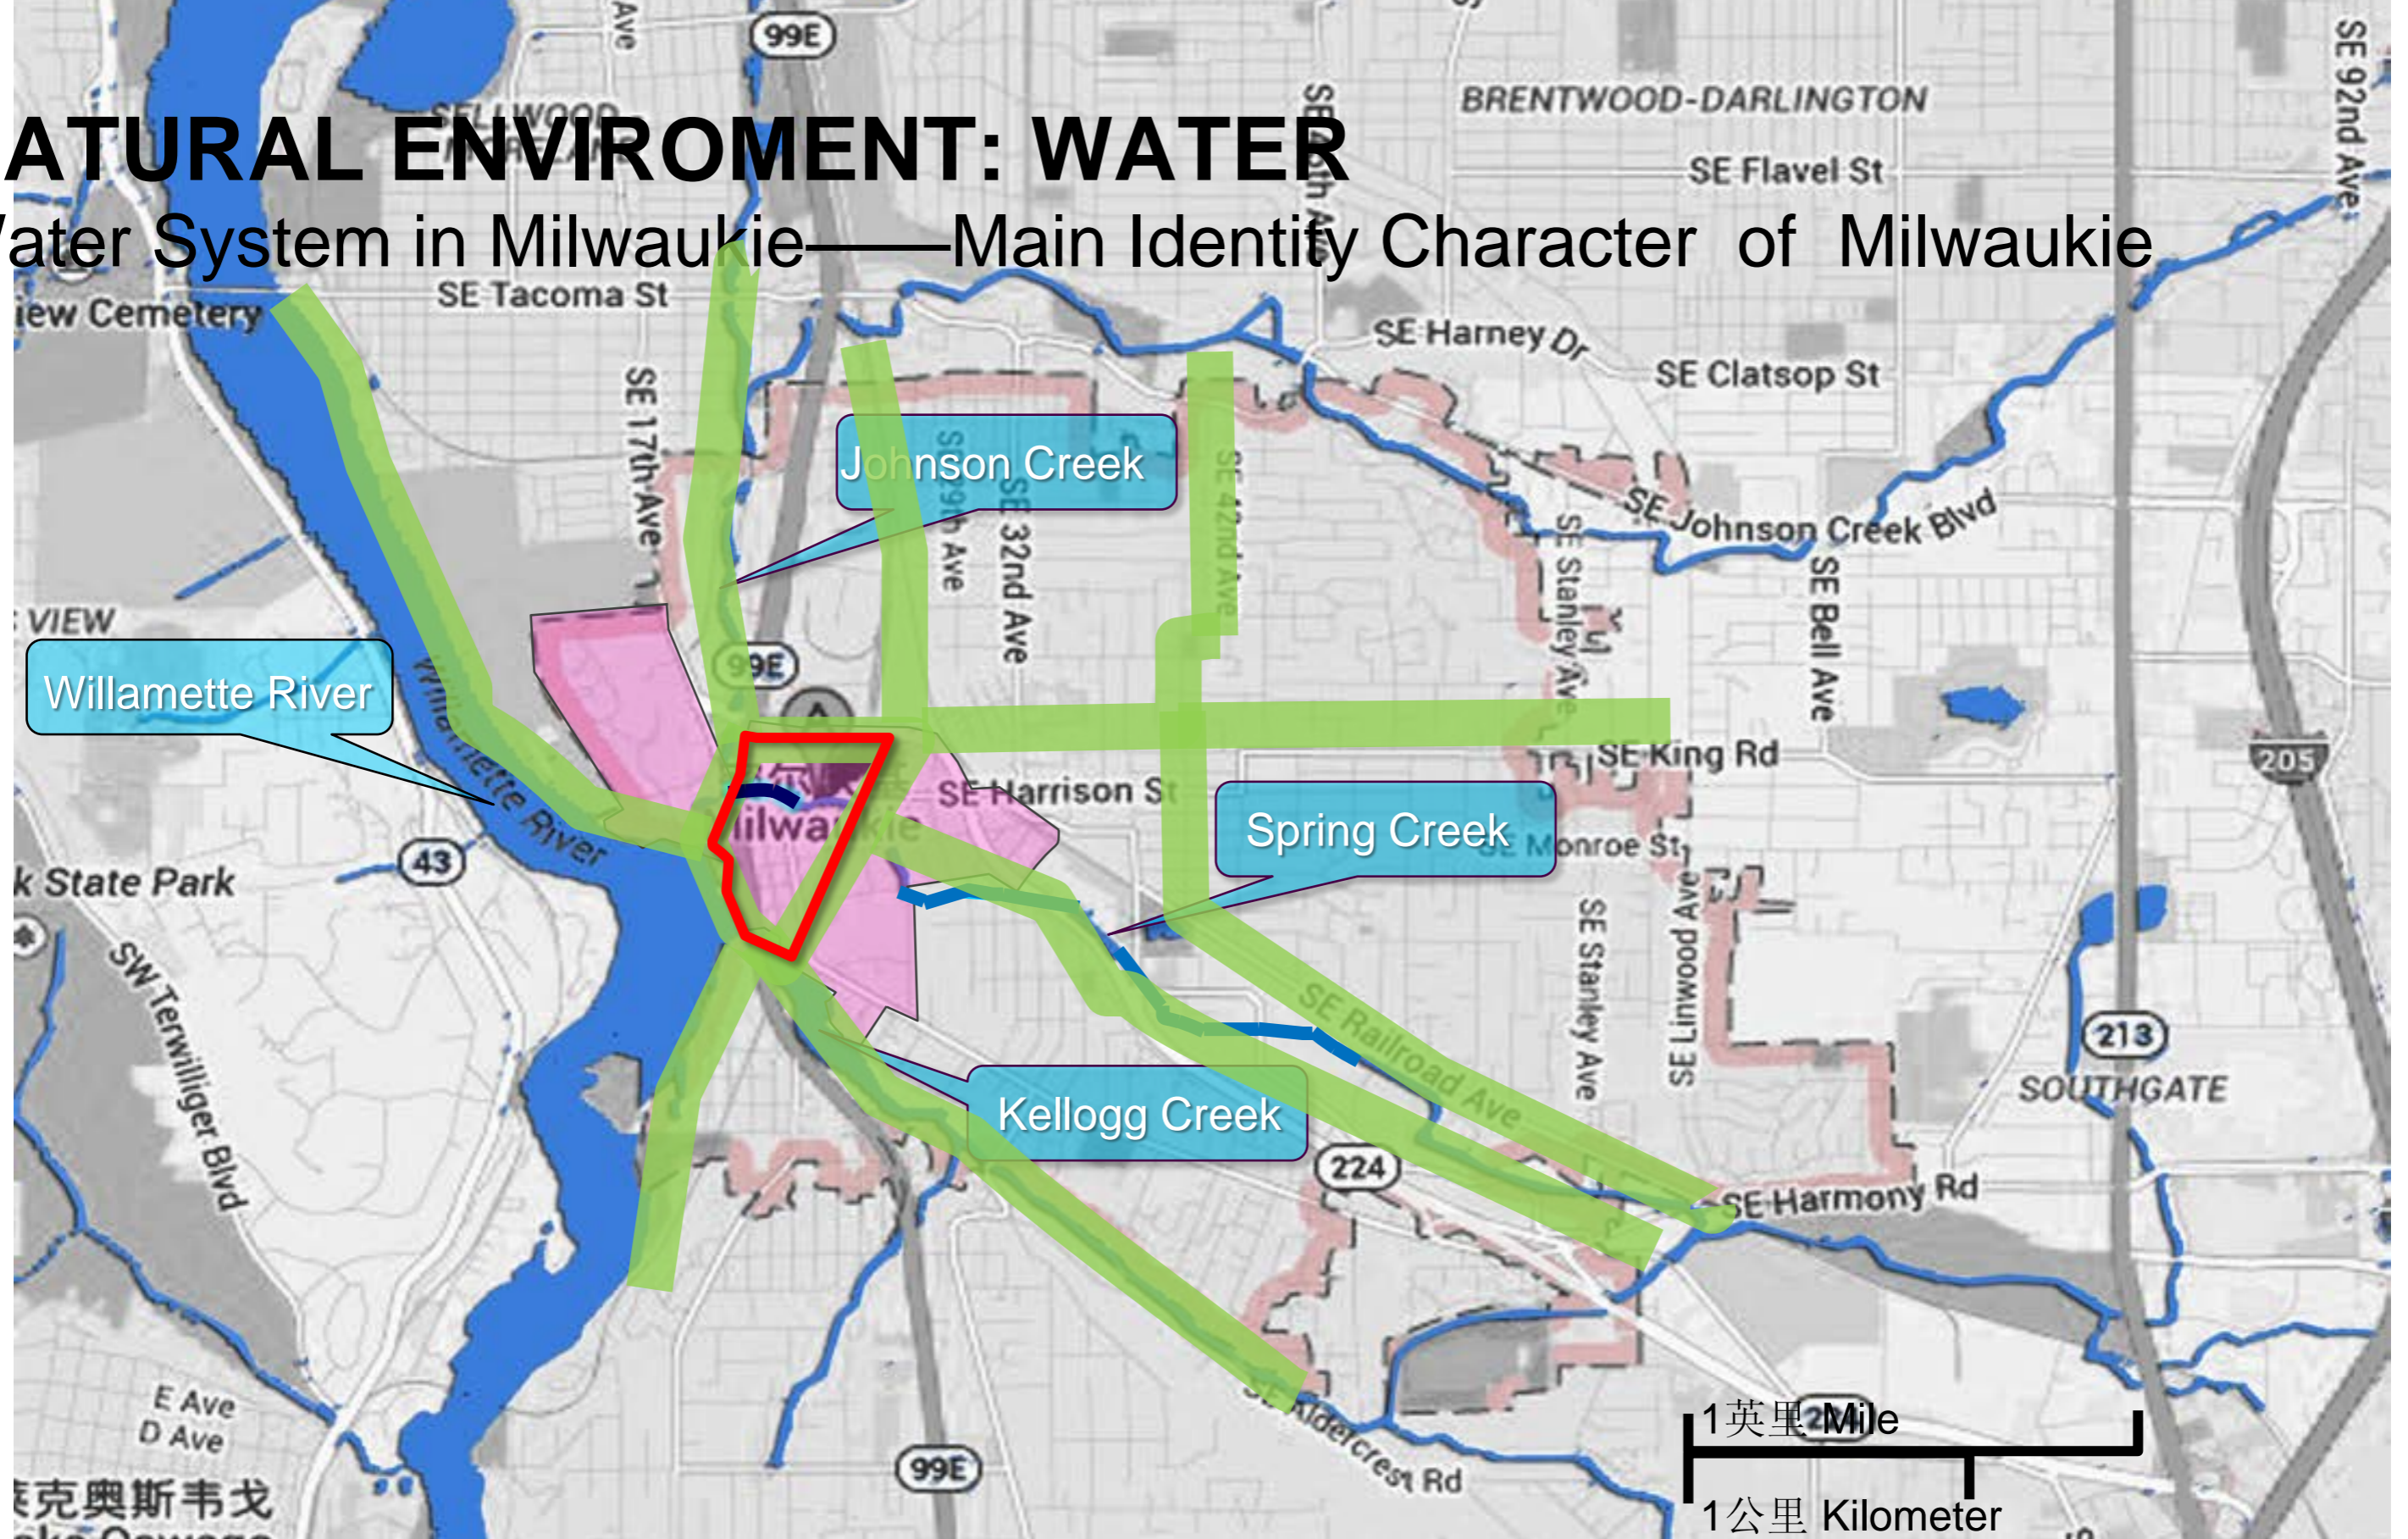

NATURAL ENVIROMENT: WATER

Water System in Milwaukie

NATURAL ENVIROMENT: WATER

Water System in Milwaukie

Water System in Milwaukie

1英里 Mile
1公里 Kilometer

NATURAL ENVIRONMENT: WATER

Water System in Milwaukie——Main Identity Character of Milwaukie

NATURAL ENVIRONMENT: WATER

Water System in Milwaukie——Main Identity Character of Milwaukie

NATURAL ENVIRONMENT: WATER

Water System in Milwaukie——Main Identity Character of Milwaukie

NATURAL ENVIROMENT: WATER

City By The River — Easy Way To The Riverside

MILWAUKIE
Dogwood City of the West