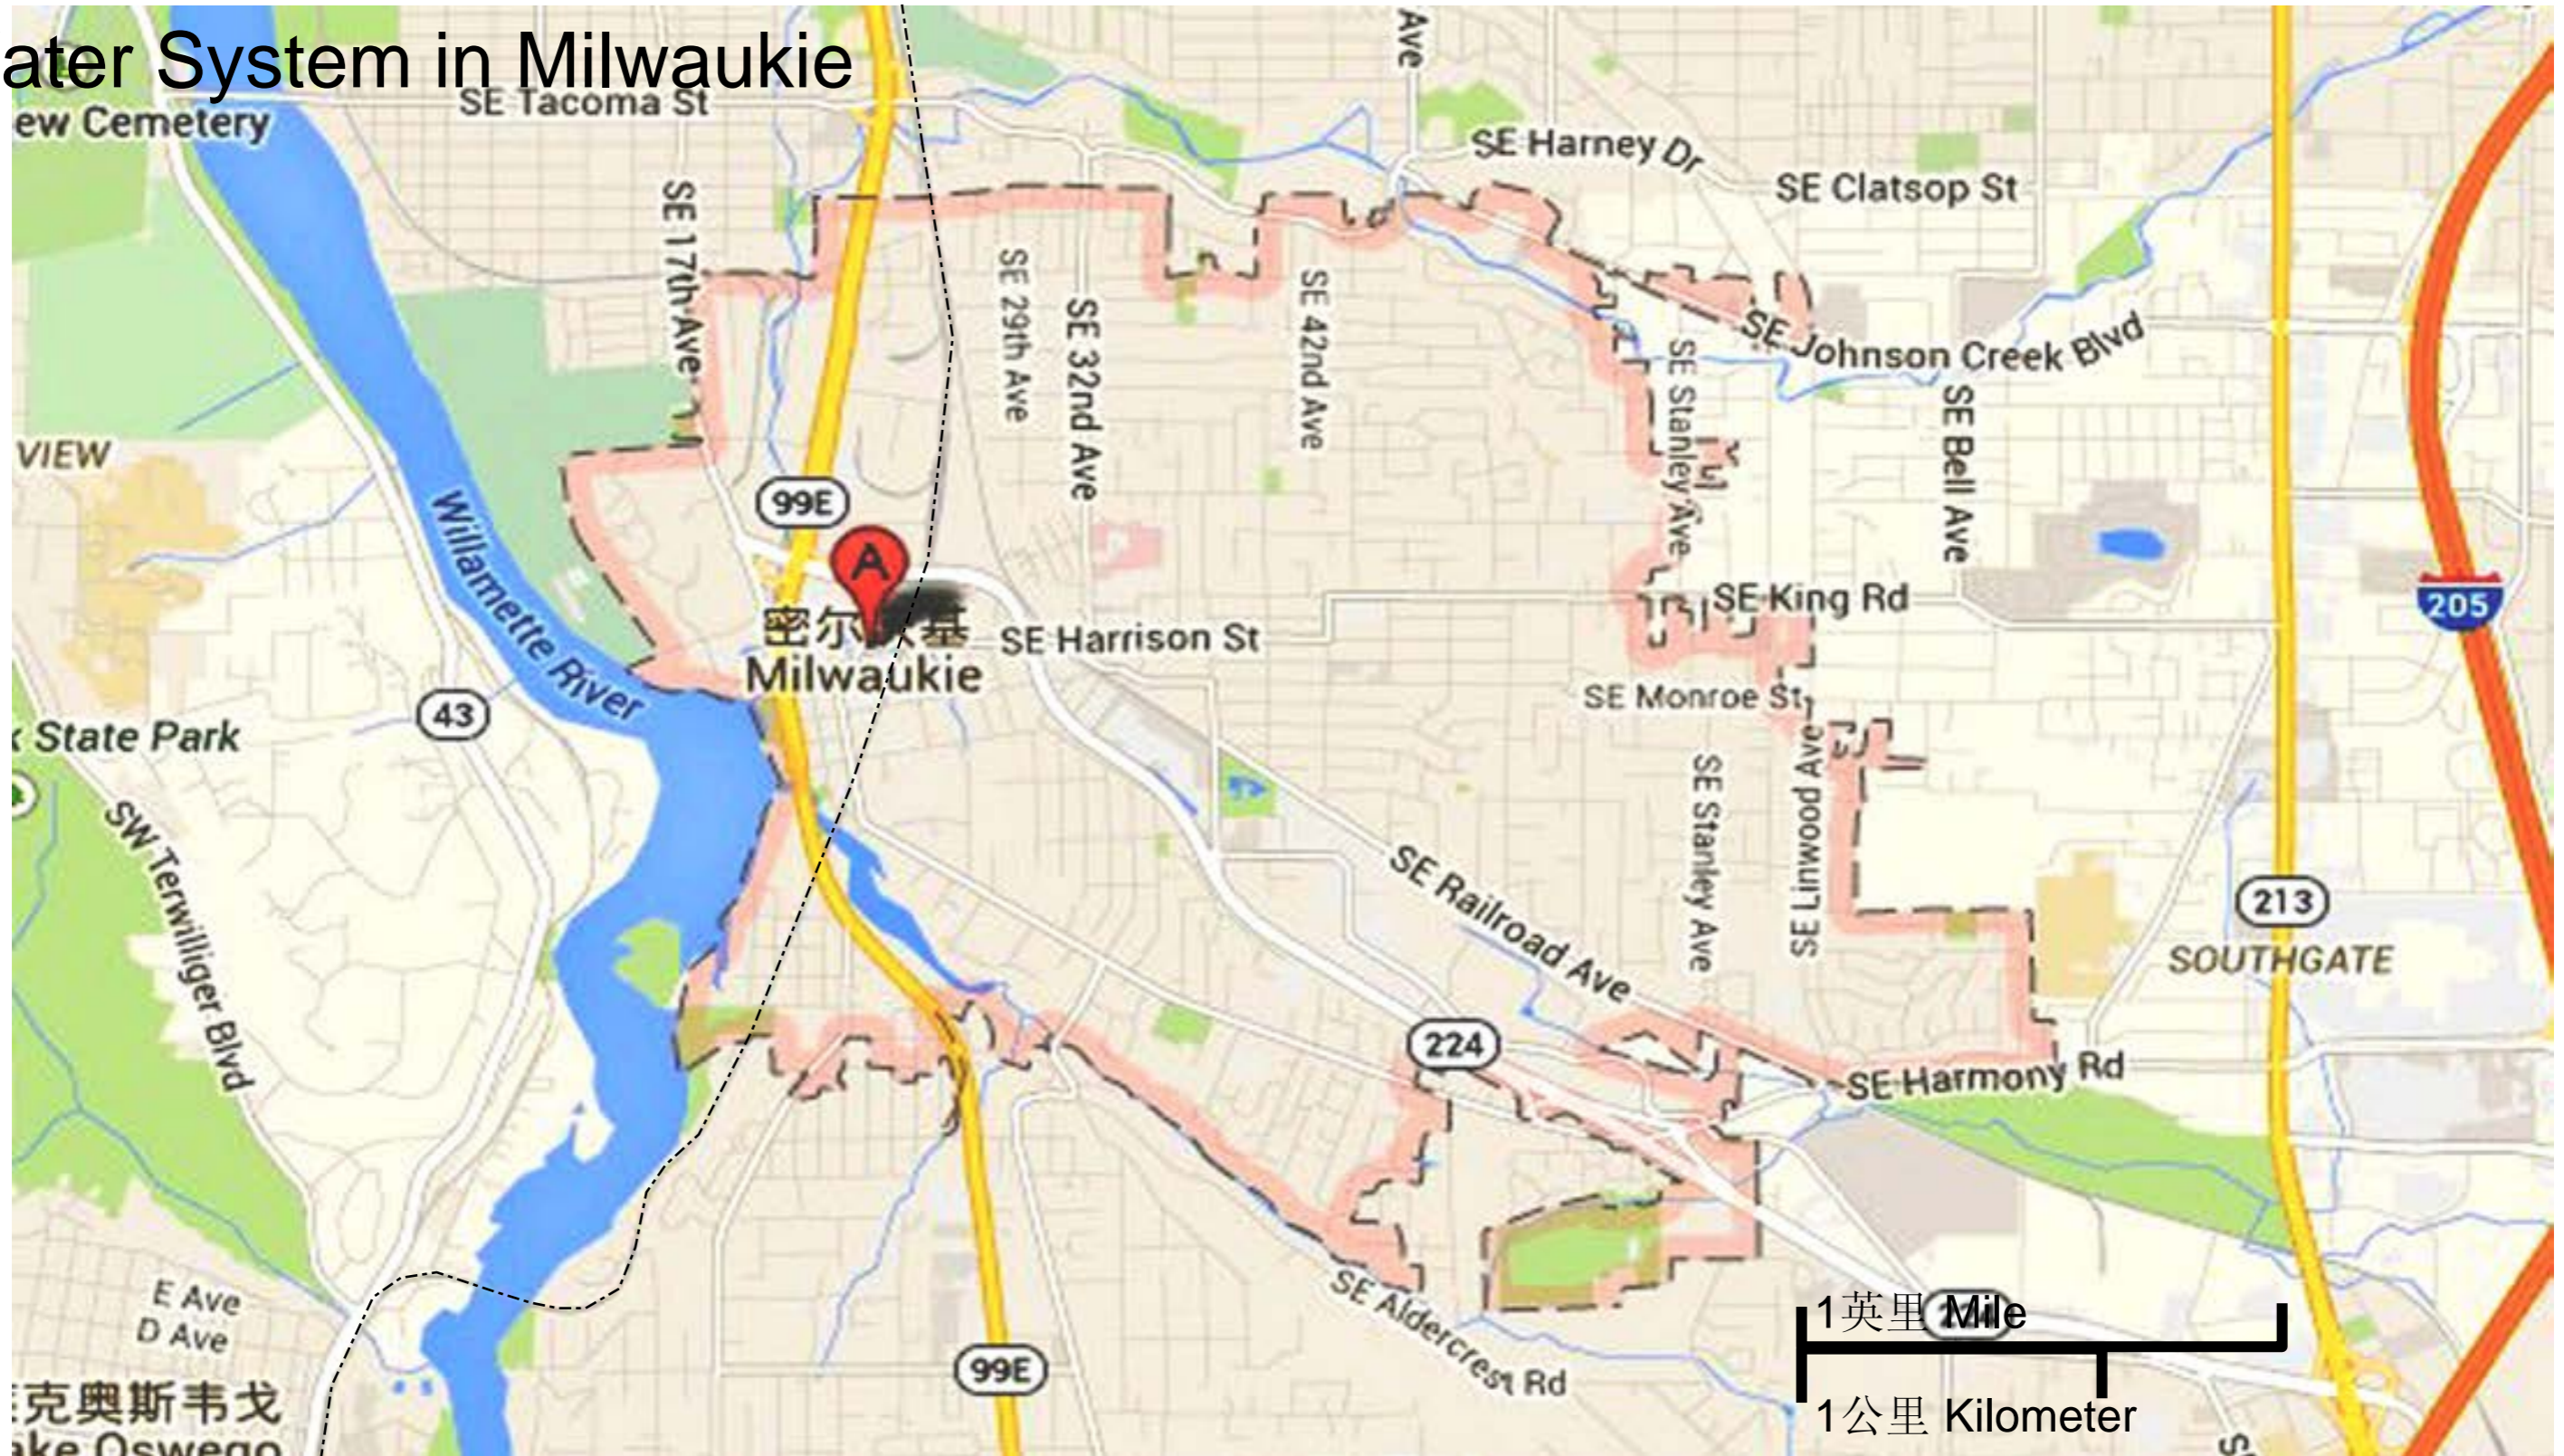

NATURAL ENVIROMENT: WATER

Water System in Milwaukie

NATURAL ENVIROMENT: WATER

Water System in Milwaukie

Water System in Milwaukie

1英里 Mile
1公里 Kilometer

NATURAL ENVIRONMENT: WATER

Water System in Milwaukie——Main Identity Character of Milwaukie

NATURAL ENVIRONMENT: WATER

Water System in Milwaukie——Main Identity Character of Milwaukie

NATURAL ENVIRONMENT: WATER

Water System in Milwaukie——Main Identity Character of Milwaukie

NATURAL ENVIROMENT: WATER

City By The River — Easy Way To The Riverside

MILWAUKIE
Dogwood City of the West