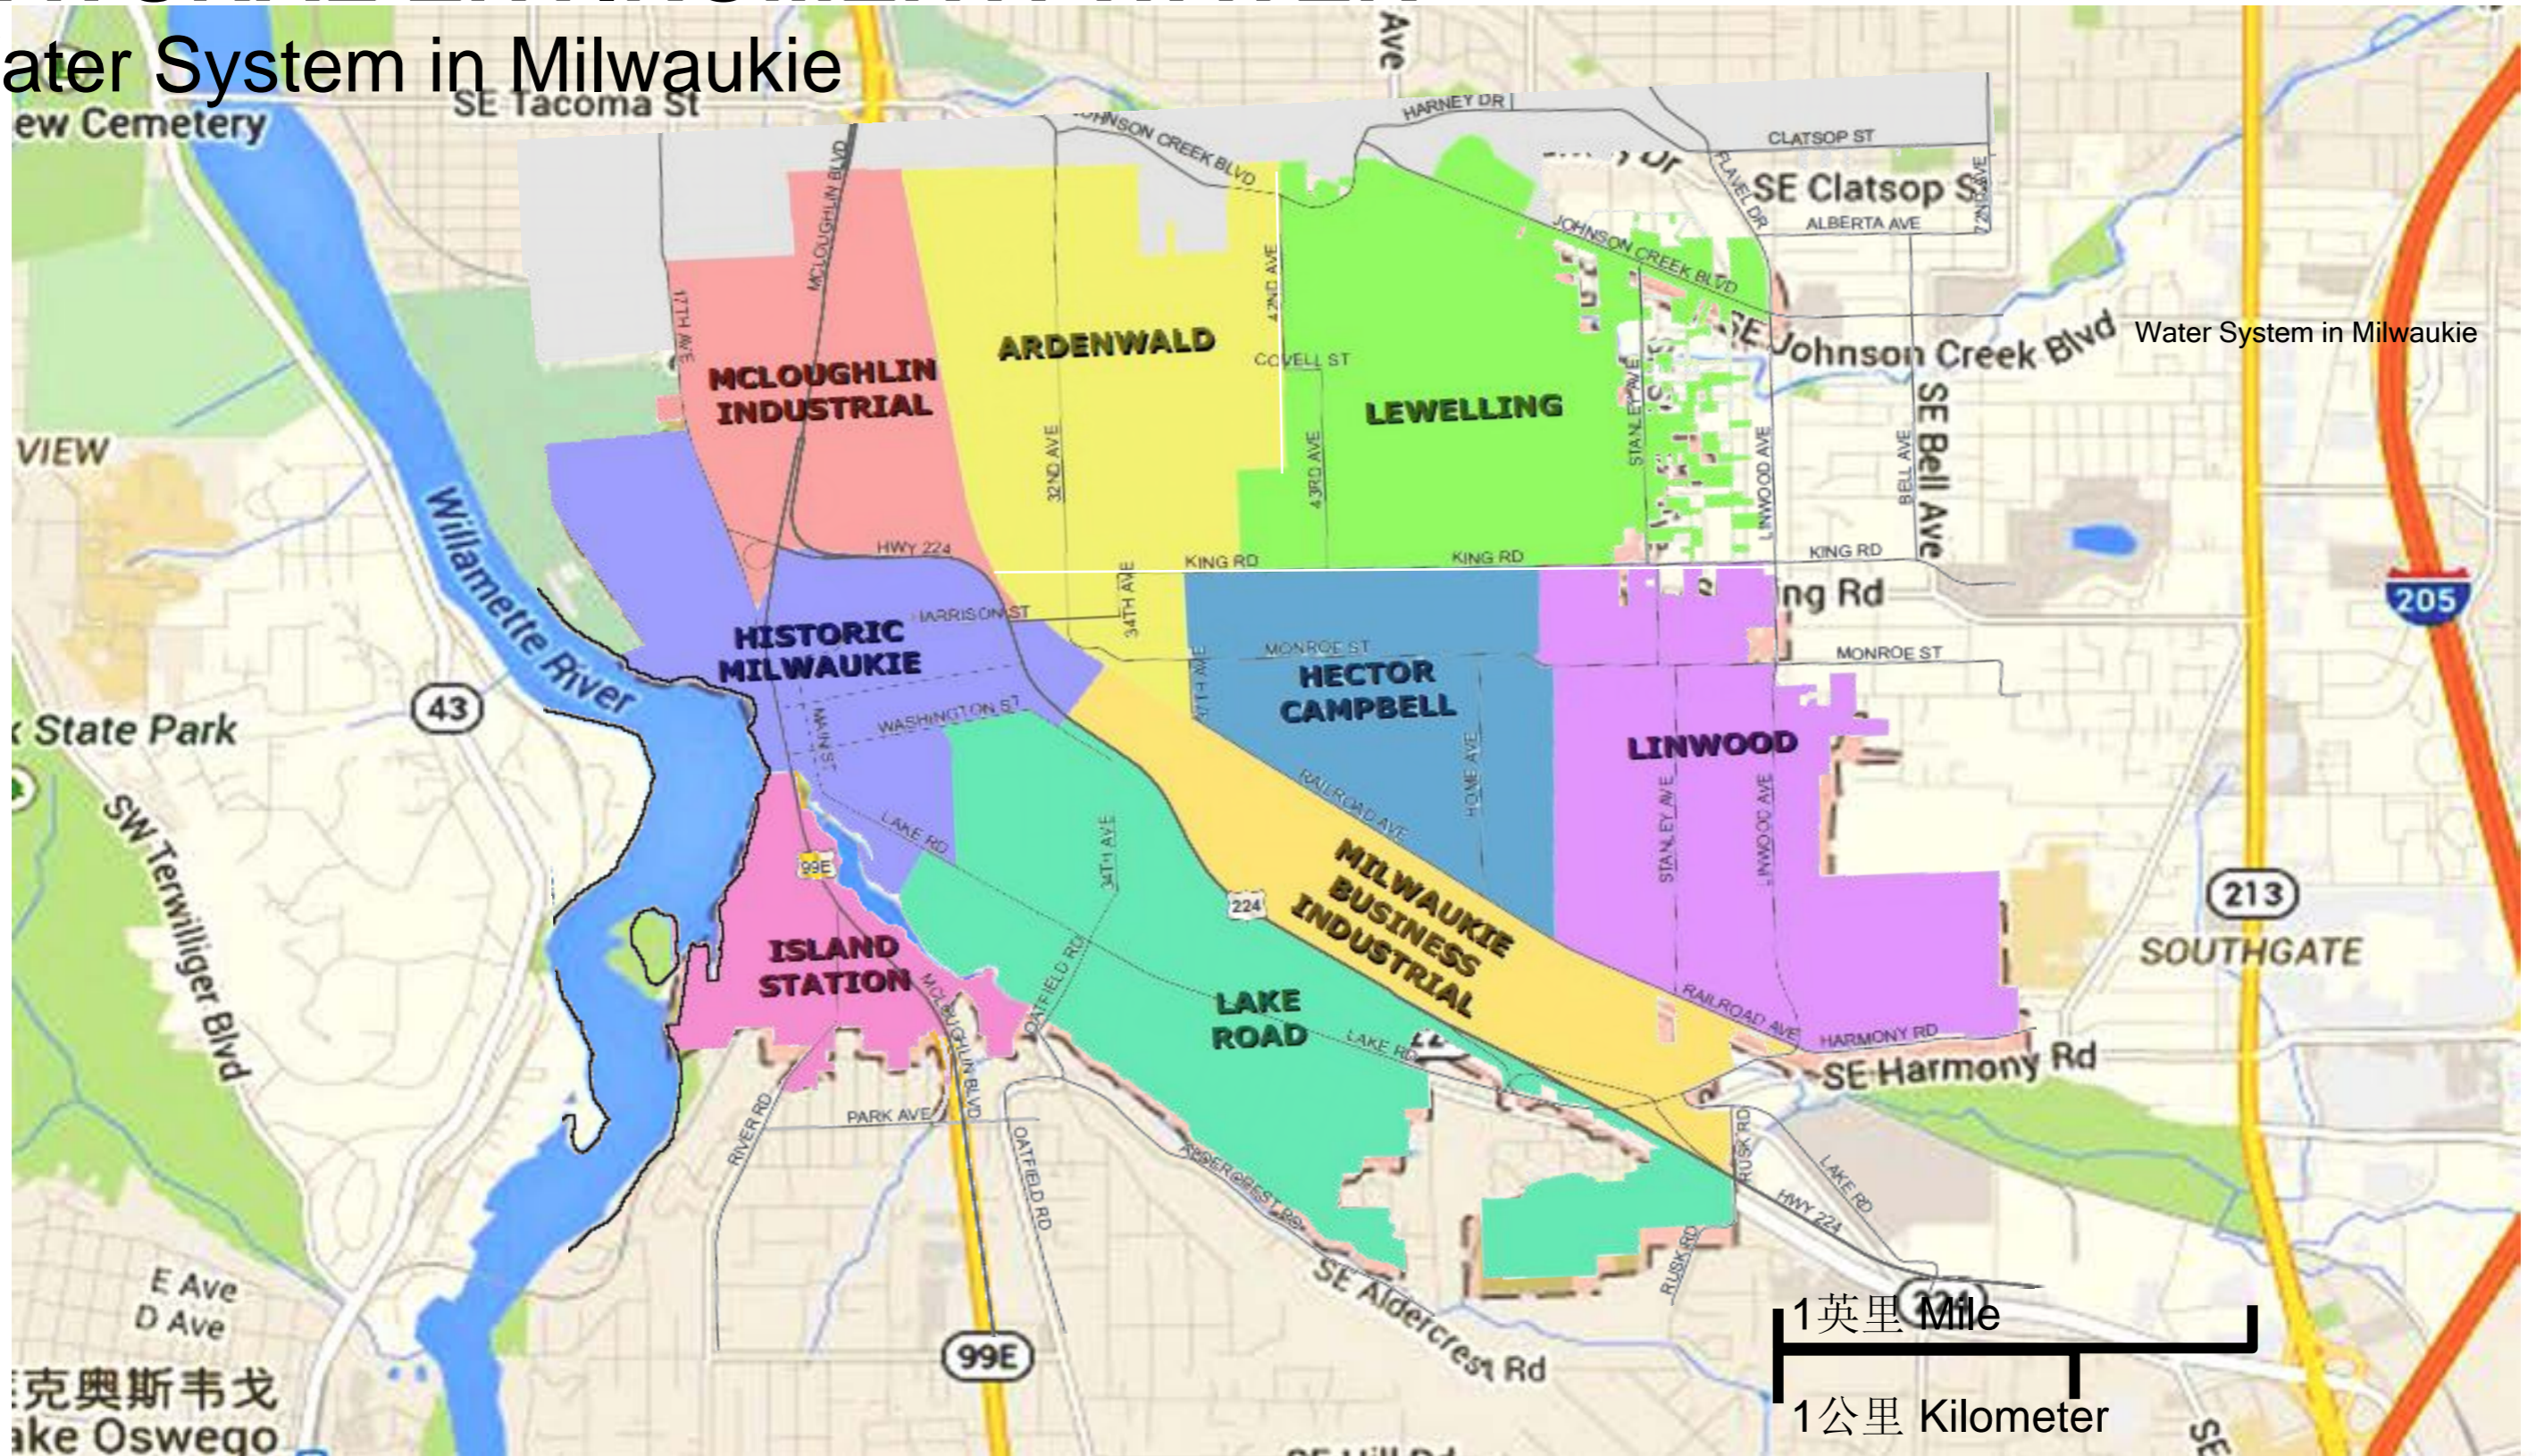

NATURAL ENVIROMENT: WATER

Water System in Milwaukie

NATURAL ENVIROMENT: WATER

Water System in Milwaukie

Water System in Milwaukie

1英里 Mile
1公里 Kilometer

NATURAL ENVIRONMENT: WATER

Water System in Milwaukie——Main Identity Character of Milwaukie

NATURAL ENVIRONMENT: WATER

Water System in Milwaukie——Main Identity Character of Milwaukie

NATURAL ENVIRONMENT: WATER

Water System in Milwaukie——Main Identity Character of Milwaukie

NATURAL ENVIROMENT: WATER

City By The River — Easy Way To The Riverside

MILWAUKIE
Dogwood City of the West