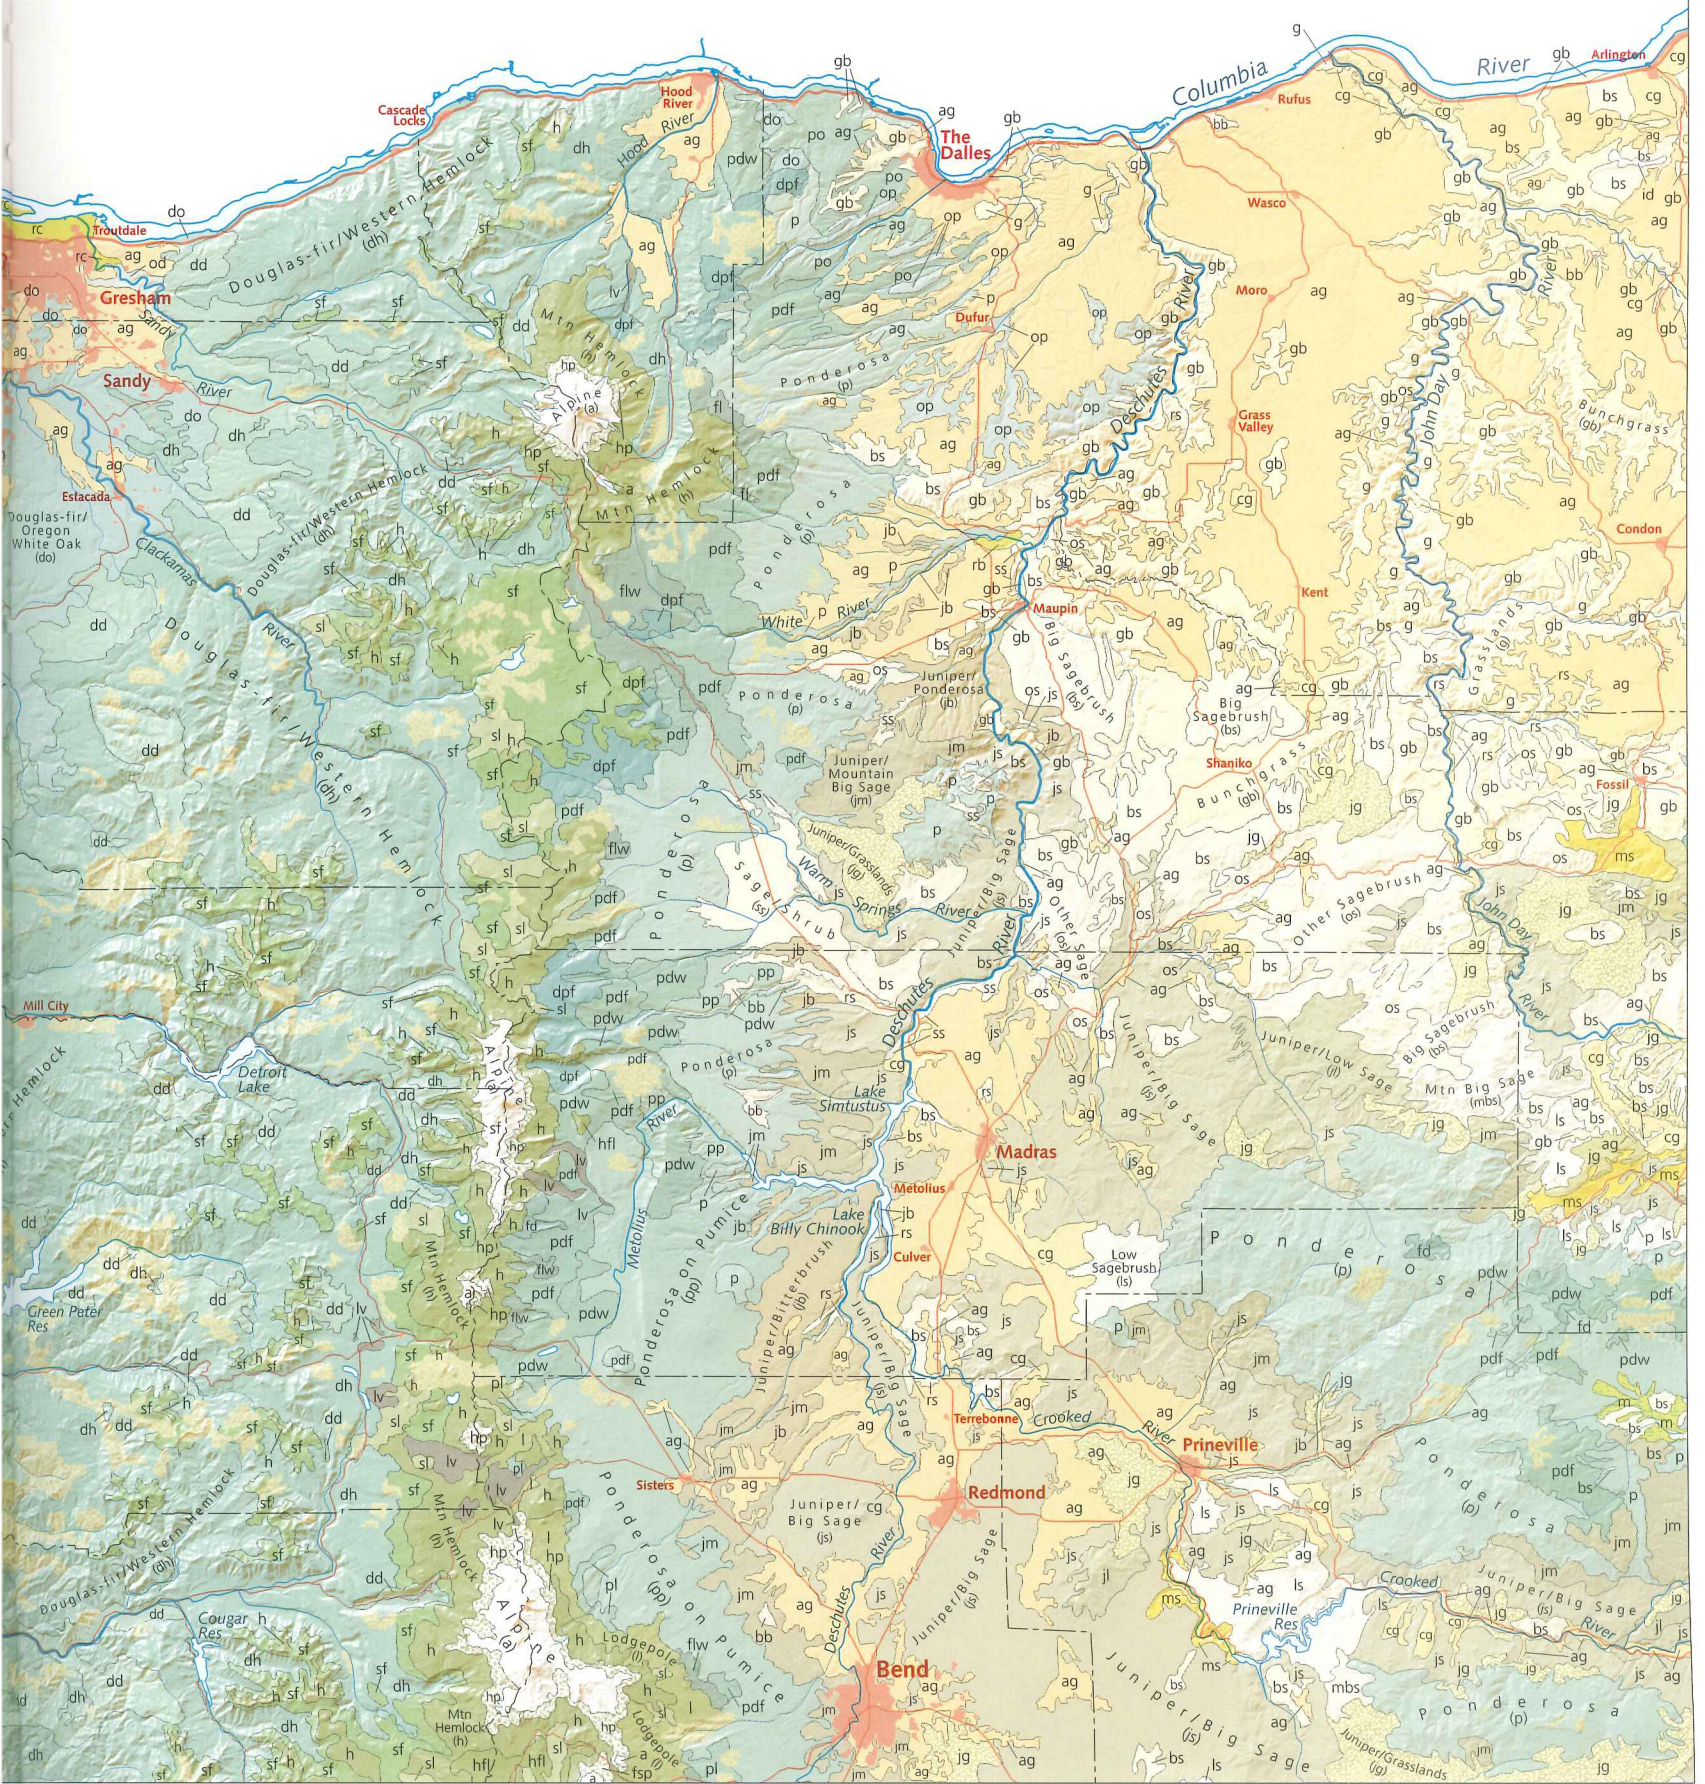

W A S H I N G T O N

SCALE 1:850,000
0 10 20 30 40 50 60
KILOMETERS