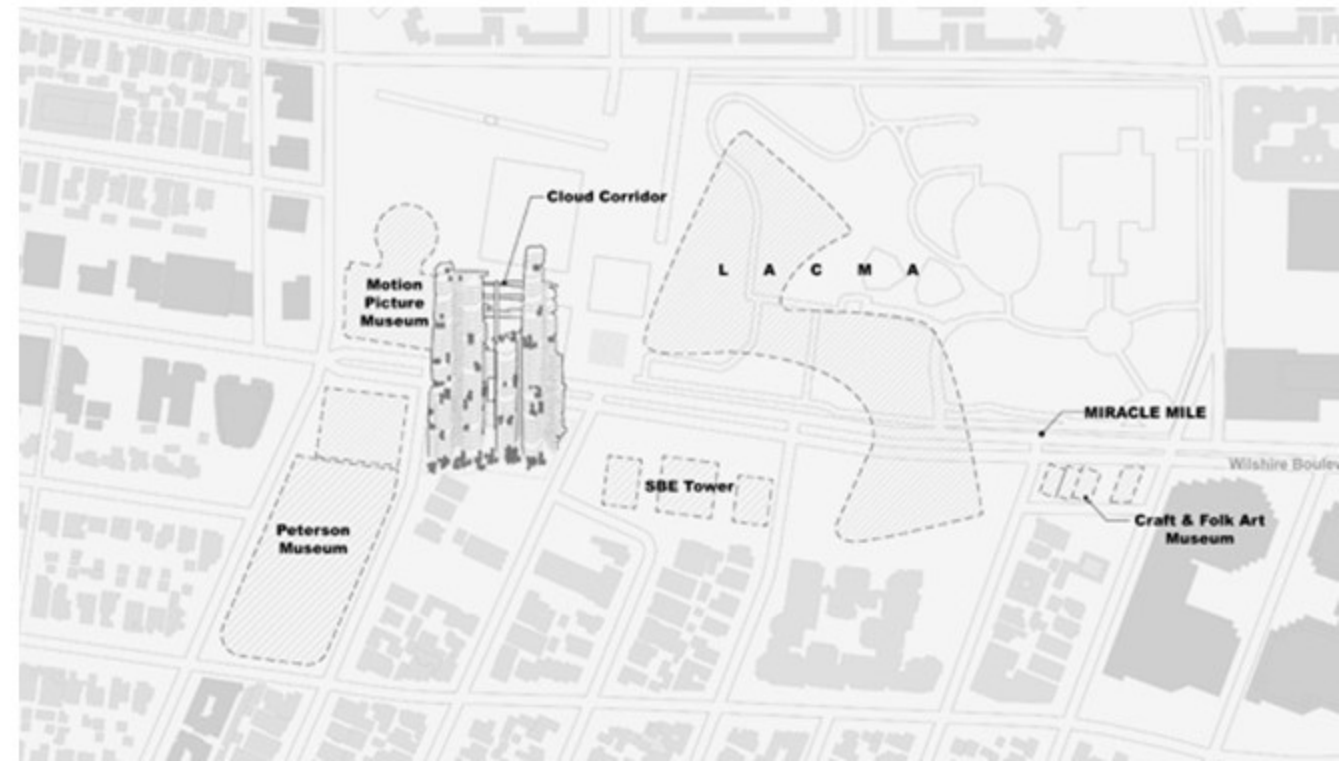

Cloud Corridor

MAD | Los Angeles | 2015

architecture should *'manifest the spiritual essence between people and nature'*.

~man yansong

Solution to Urban Sprawl

Reorientation of LA's sprawling urban fabric along the vertical plane generates nine interconnected residential towers. Nature is integrated into the everyday life through nature parks.

Internal Connections

Sky bridges provide horizontal circulation to promote social interaction among residents while the outermost rim of the towers are preserved for nature parks with viewing platforms. Mixed use residential spaces promote exchange between tower residents.

External Connections

A public park covers a bustling metro hub welcoming visitors to LA's museum corridor. Visitors are encouraged to explore the area through the integration of commercial and public spaces. Separate tower entries are created among the public and residents.