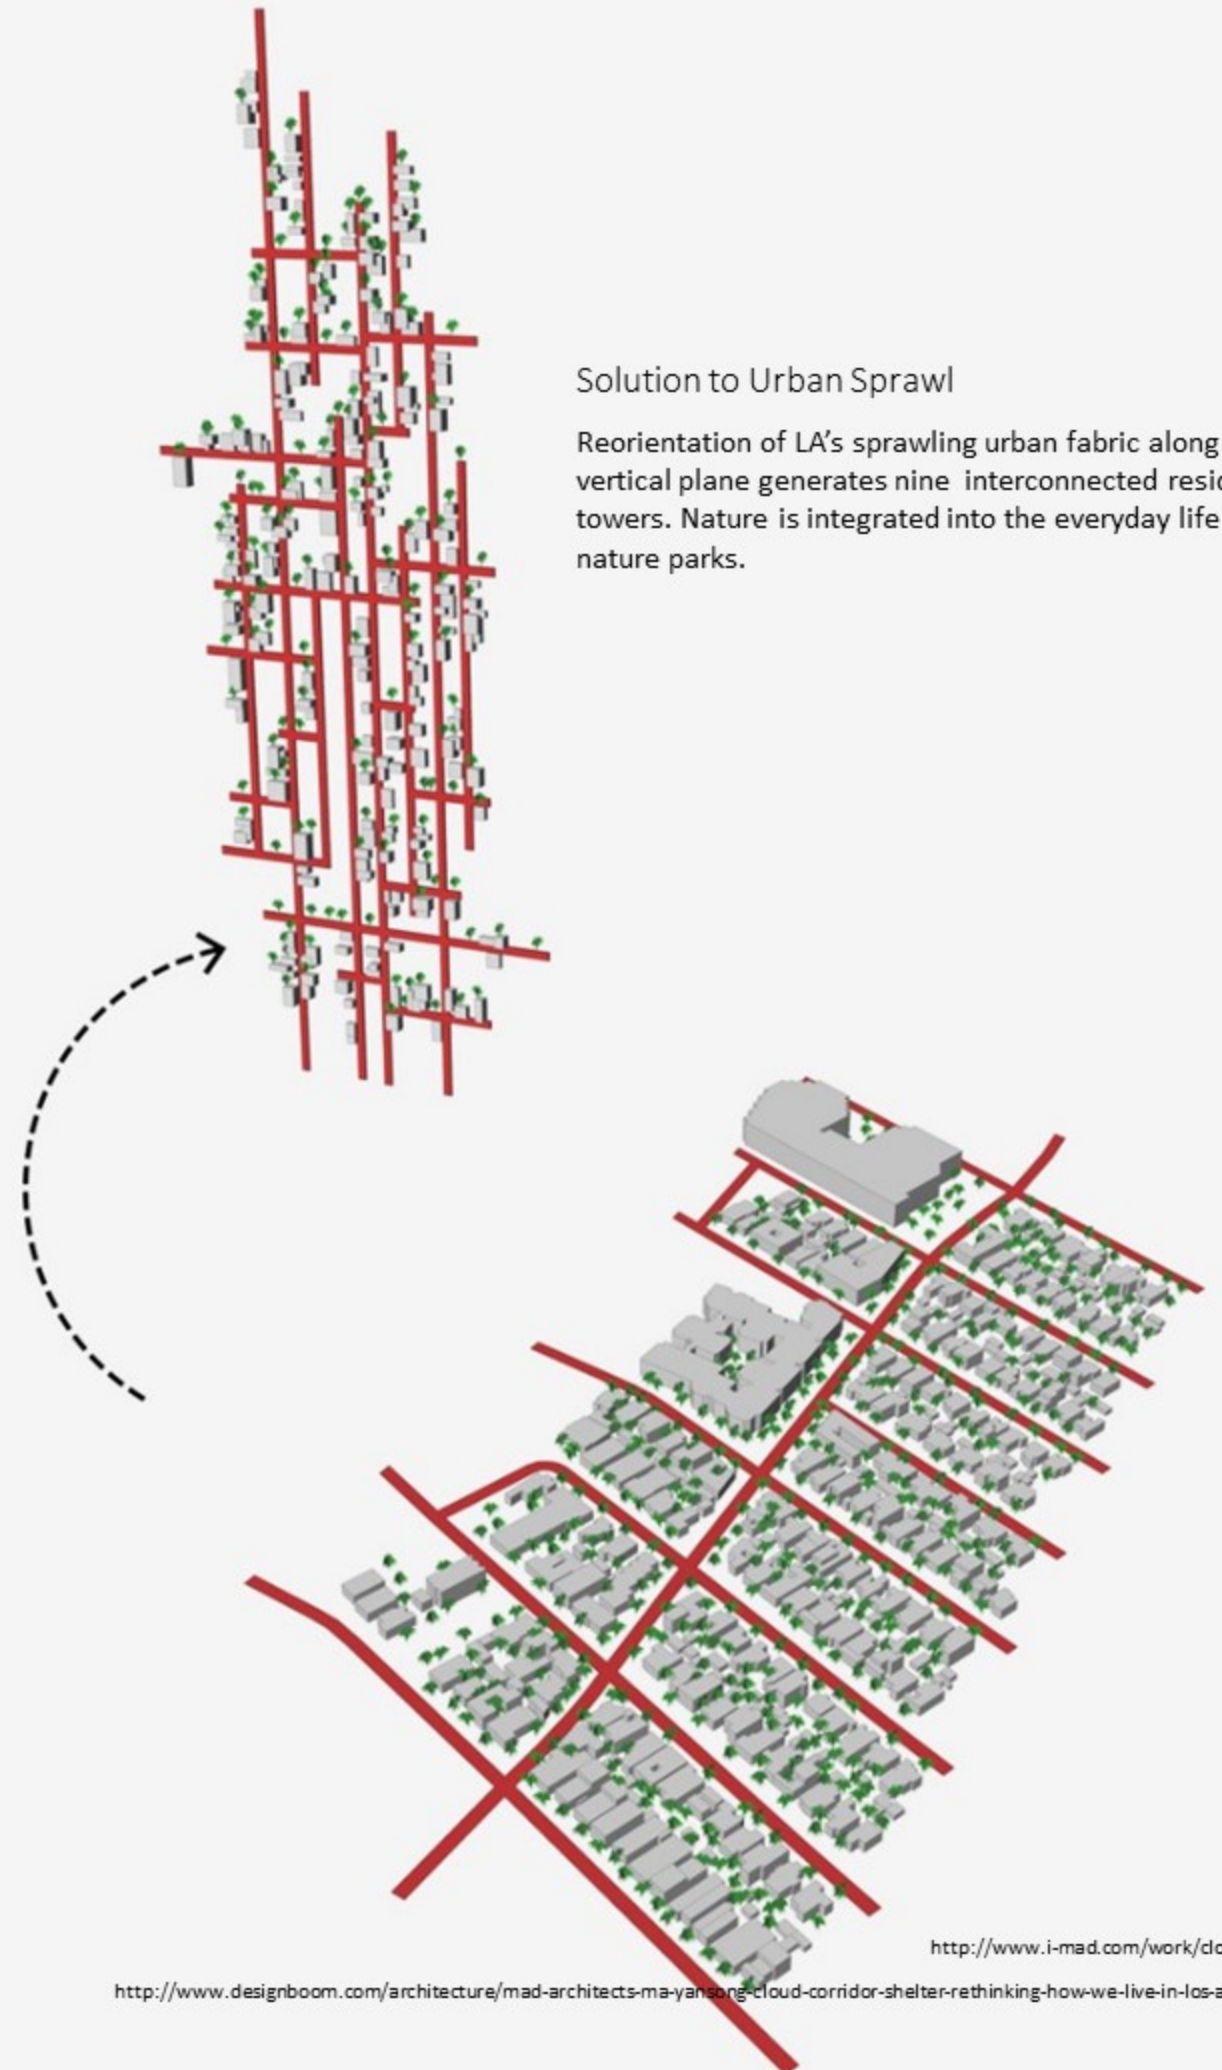

Cloud Corridor

MAD | Los Angeles | 2015

architecture should *'manifest the spiritual essence between people and nature'*.

~man yansong

Solution to Urban Sprawl

Reorientation of LA's sprawling urban fabric along the vertical plane generates nine interconnected residential towers. Nature is integrated into the everyday life through nature parks.

Internal Connections

Sky bridges provide horizontal circulation to promote social interaction among residents while the outermost rim of the towers are preserved for nature parks with viewing platforms. Mixed use residential spaces promote exchange between tower residents.

External Connections

A public park covers a bustling metro hub welcoming visitors to LA's museum corridor. Visitors are encouraged to explore the area through the integration of commercial and public spaces. Separate tower entries are created among the public and residents.