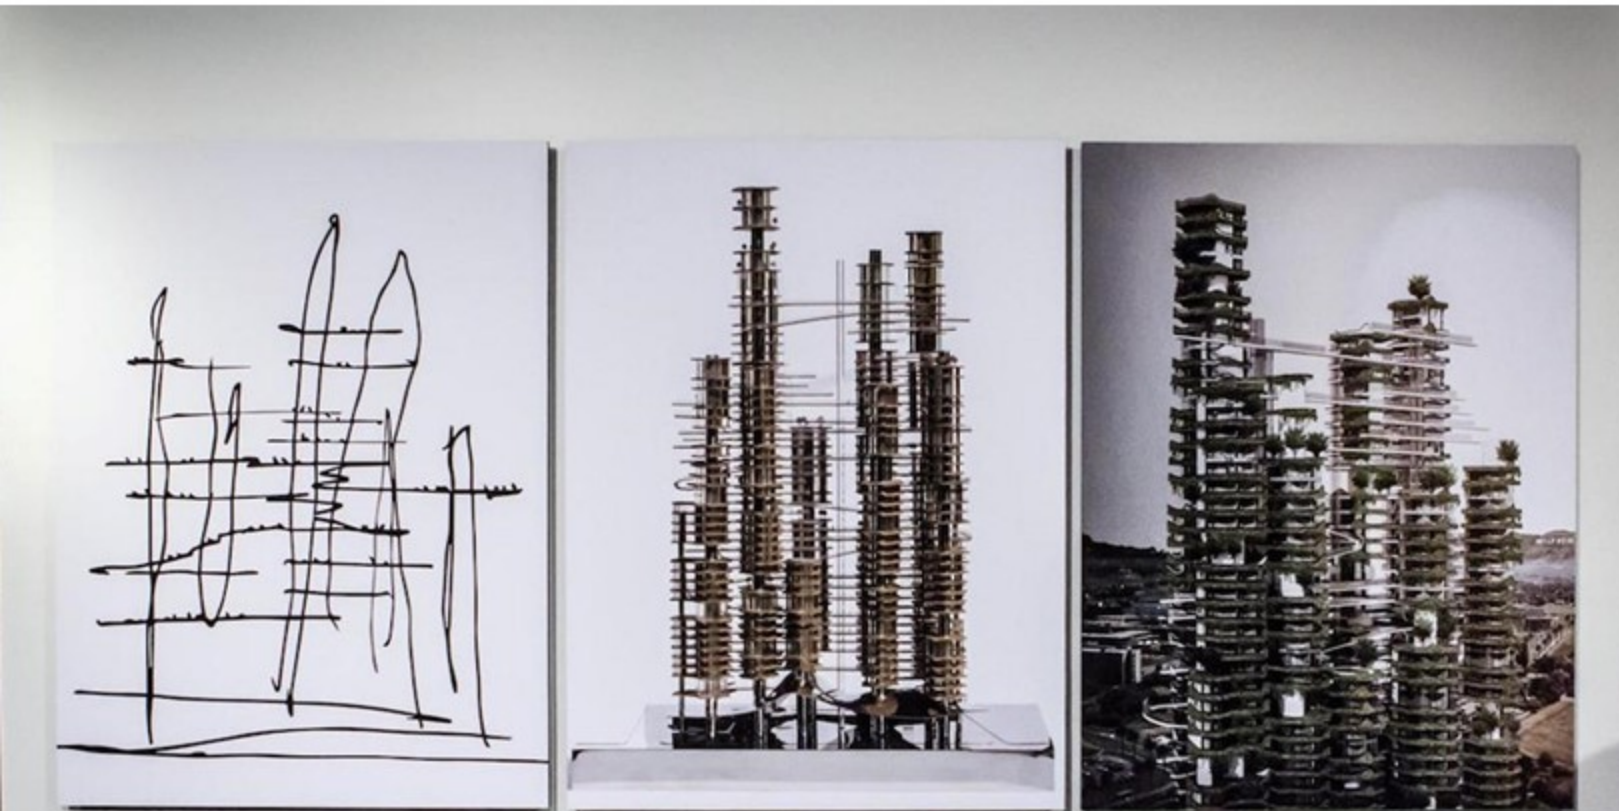

Cloud Corridor

MAD | Los Angeles | 2015

architecture should *'manifest the spiritual essence between people and nature'*.

~man yansong

Solution to Urban Sprawl

Reorientation of LA's sprawling urban fabric along the vertical plane generates nine interconnected residential towers. Nature is integrated into the everyday life through nature parks.

Internal Connections

Sky bridges provide horizontal circulation to promote social interaction among residents while the outermost rim of the towers are preserved for nature parks with viewing platforms. Mixed use residential spaces promote exchange between tower residents.

External Connections

A public park covers a bustling metro hub welcoming visitors to LA's museum corridor. Visitors are encouraged to explore the area through the integration of commercial and public spaces. Separate tower entries are created among the public and residents.

<http://inhabitat.com/mad-architects-unveil-futuristic-cloud-corridor-skyscrapers-for-los-angeles/>

<http://www.designboom.com/architecture/mad-architects-ma-yansong-cloud-corridor-shelter-rethinking-how-we-live-in-los-angeles-08-28-2015/>