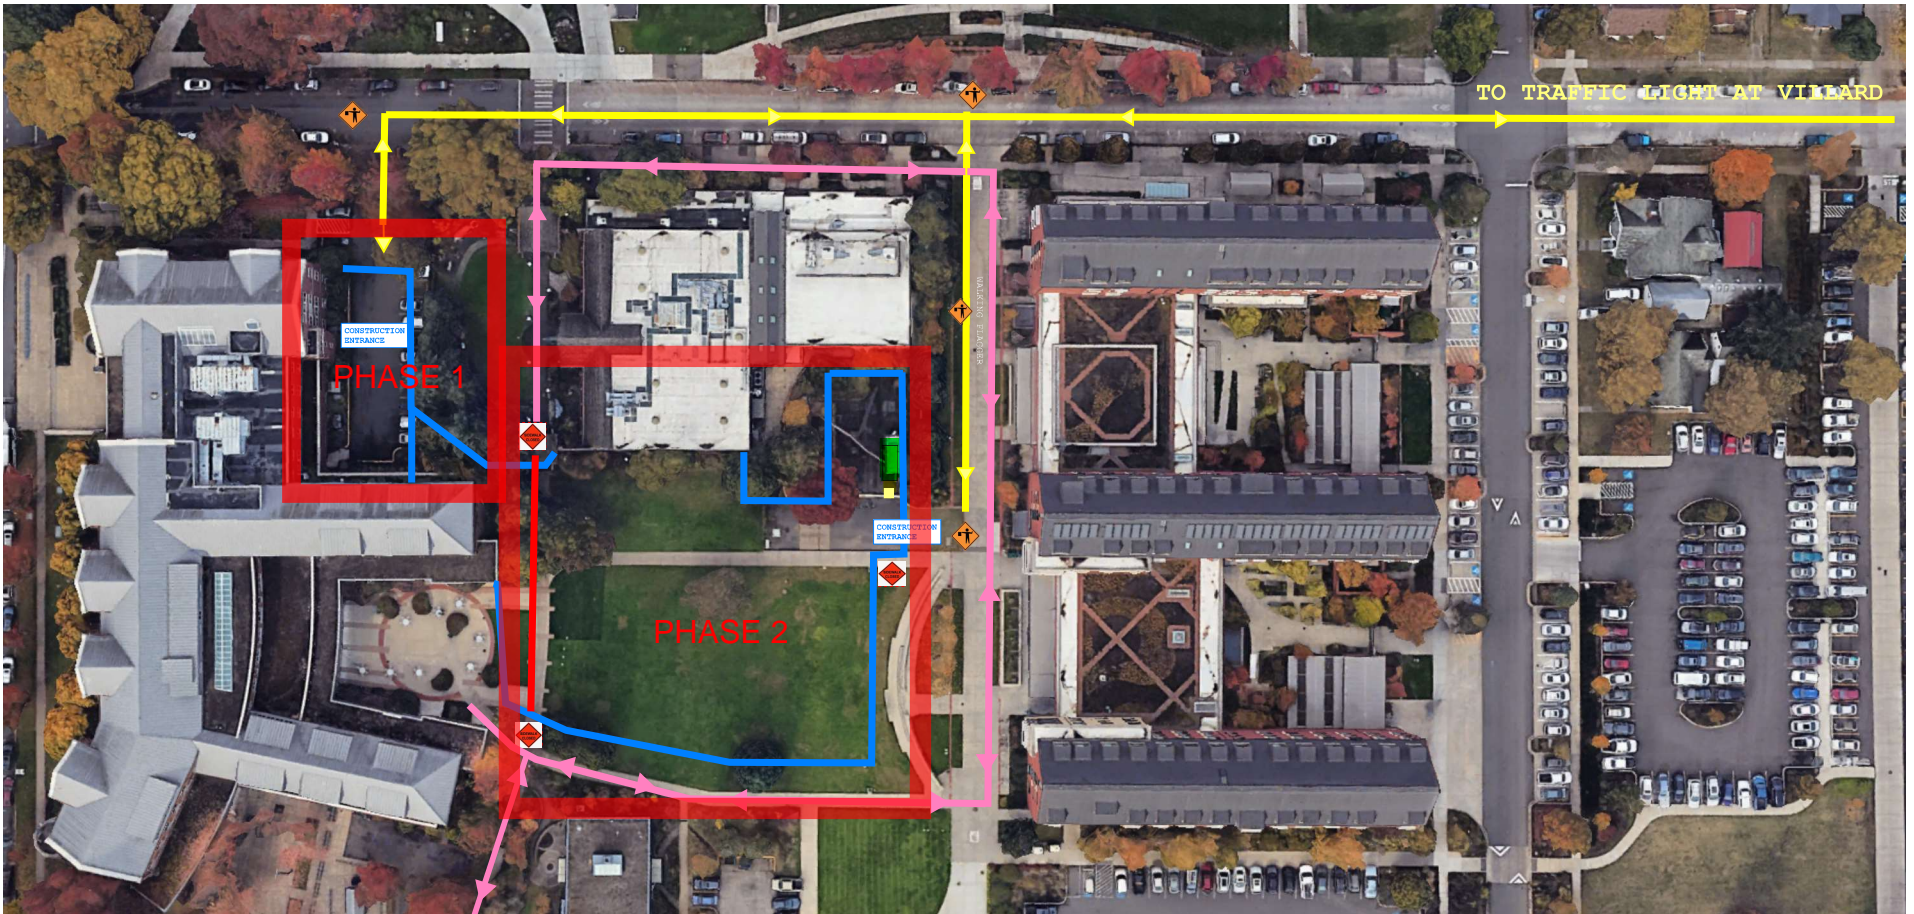

# HAMILTON HALL MV TRAFIC AND PEDESTRIAN PLAN

SINAGE FOR CLOSED SIDEWALKS

TRAFFIC FLAGGERS

EC ELECTRIC TRAILER

PORTABLE TOLIET

CONSTRUCTION FENCE LINE

CONSTRUCTION VEHICLE PATH

PEDESTRIAN PATH CLOSED

PEDESTRIAN PATH OPEN