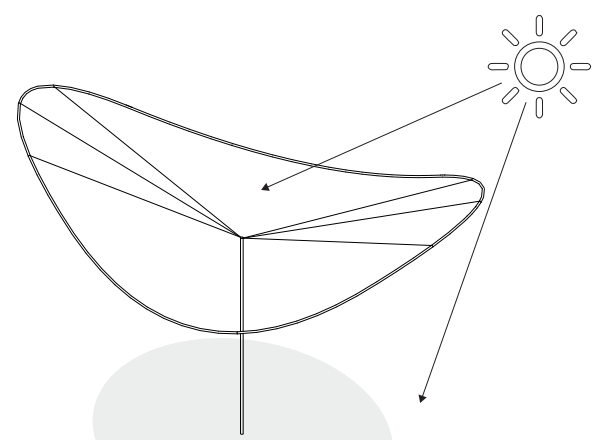

RAIN

COVER, DIRECT, STORE, DISPERSE

LIGHT

COVER

SUN

ADJUST FOR SUN EXPOSURE

SHADE

ADJUST FOR FULL SHADE

KESEY SQUARE REDESIGN

CANOPY CHANGE OVER TIME

SUMMER

SCALE: 1/2" = 1'-0"

SPRING

AUTUMN

WINTER

SCALE: 1/4" = 1'-0"