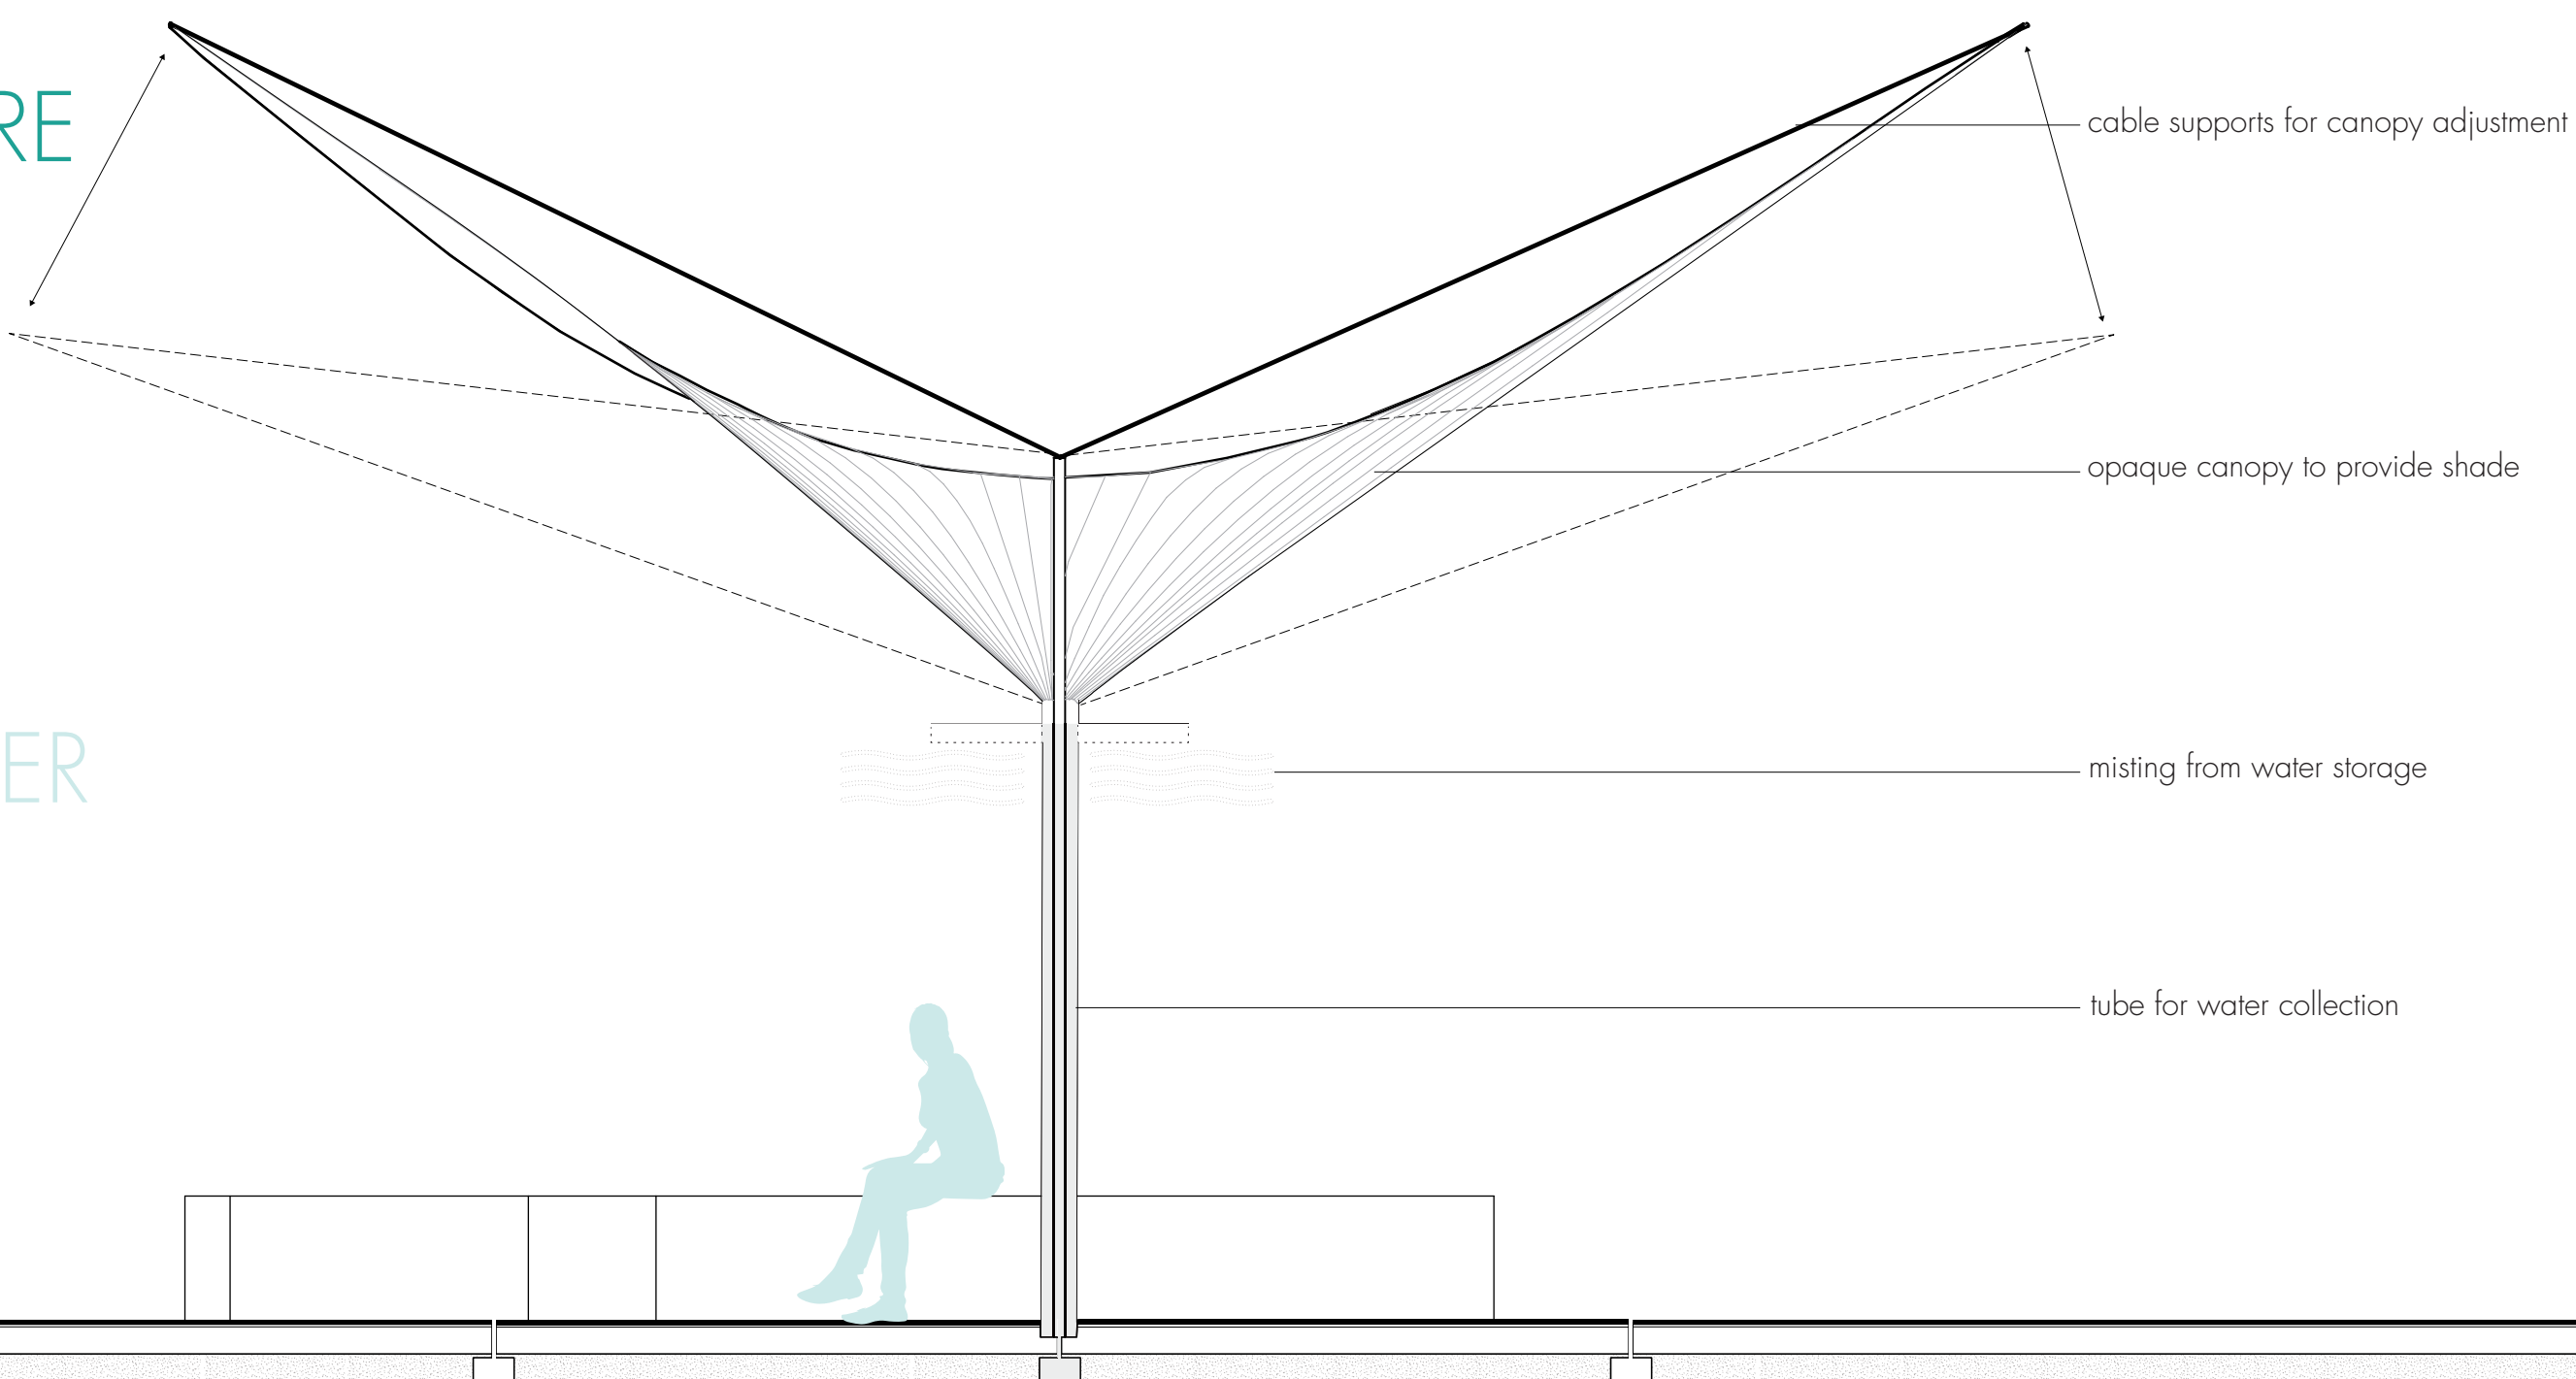

RAIN

COVER, DIRECT, STORE, DISPERSE

LIGHT

COVER

SUN

ADJUST FOR SUN EXPOSURE

SHADE

ADJUST FOR FULL SHADE

KESEY SQUARE REDESIGN

CANOPY CHANGE OVER TIME

SUMMER

SCALE: 1/2" = 1'-0"

SPRING

AUTUMN

WINTER

SCALE: 1/4" = 1'-0"