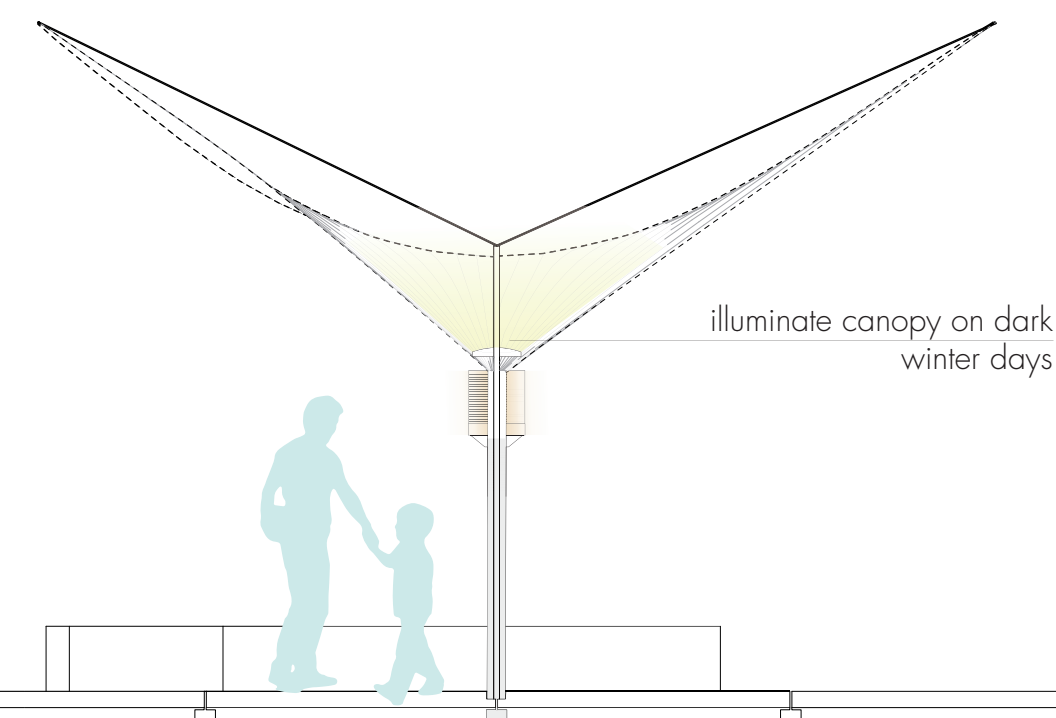

RAIN

COVER, DIRECT, STORE, DISPERSE

LIGHT

COVER

SUN

ADJUST FOR SUN EXPOSURE

SHADE

ADJUST FOR FULL SHADE

KESEY SQUARE REDESIGN

CANOPY CHANGE OVER TIME

SUMMER

SCALE: 1/2" = 1'-0"

SPRING

AUTUMN

WINTER

SCALE: 1/4" = 1'-0"