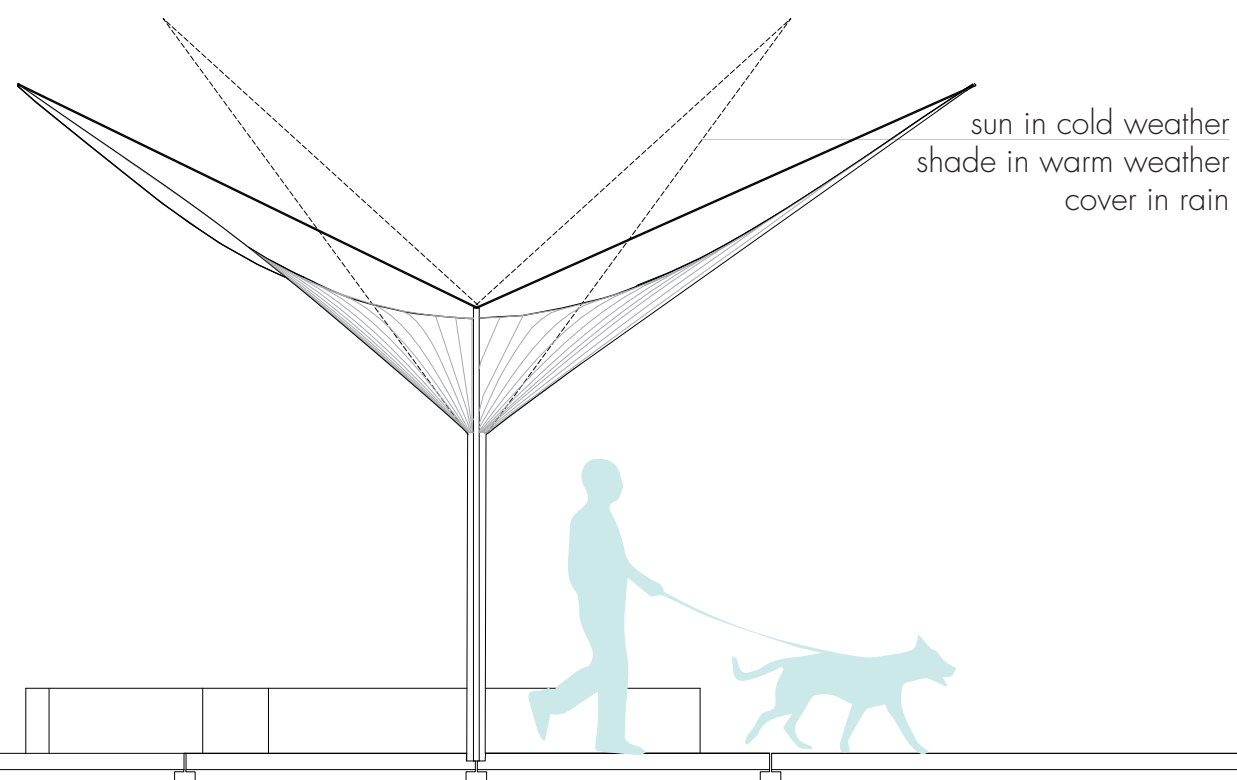

RAIN

COVER, DIRECT, STORE, DISPERSE

LIGHT

COVER

SUN

ADJUST FOR SUN EXPOSURE

SHADE

ADJUST FOR FULL SHADE

KESEY SQUARE REDESIGN

CANOPY CHANGE OVER TIME

SUMMER

SCALE: 1/2" = 1'-0"

SPRING

AUTUMN

WINTER

SCALE: 1/4" = 1'-0"