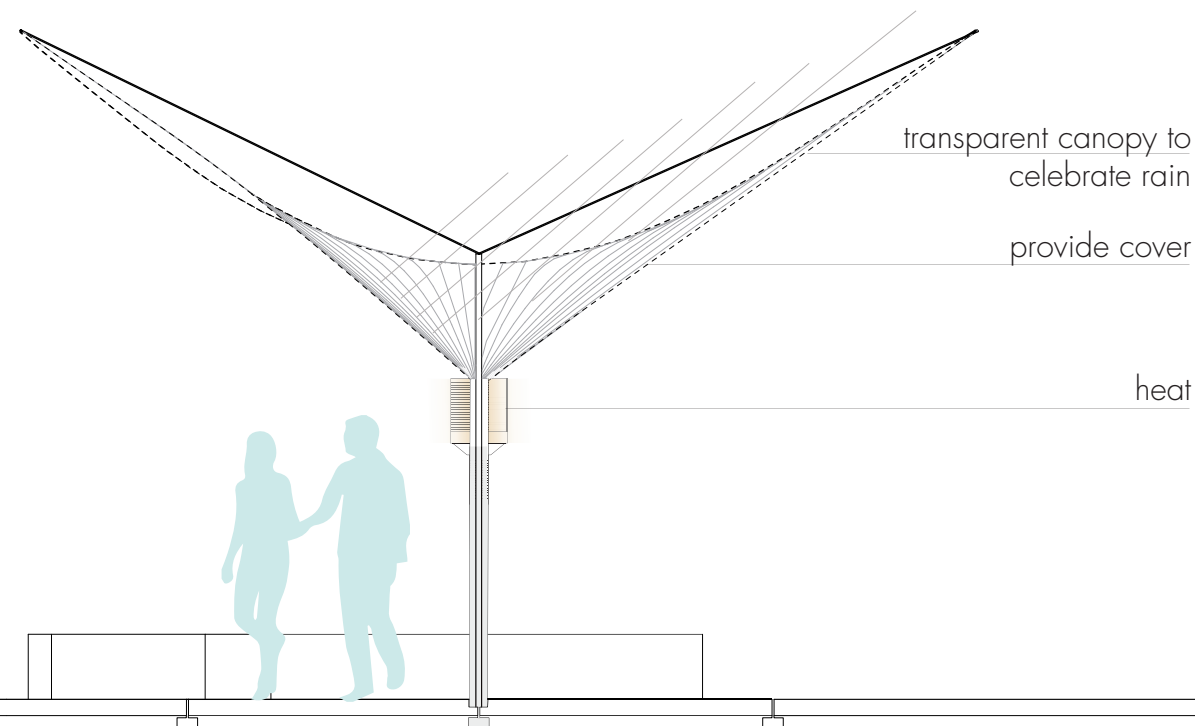

RAIN

COVER, DIRECT, STORE, DISPERSE

LIGHT

COVER

SUN

ADJUST FOR SUN EXPOSURE

SHADE

ADJUST FOR FULL SHADE

KESEY SQUARE REDESIGN

CANOPY CHANGE OVER TIME

SUMMER

SCALE: 1/2" = 1'-0"

SPRING

AUTUMN

WINTER

SCALE: 1/4" = 1'-0"