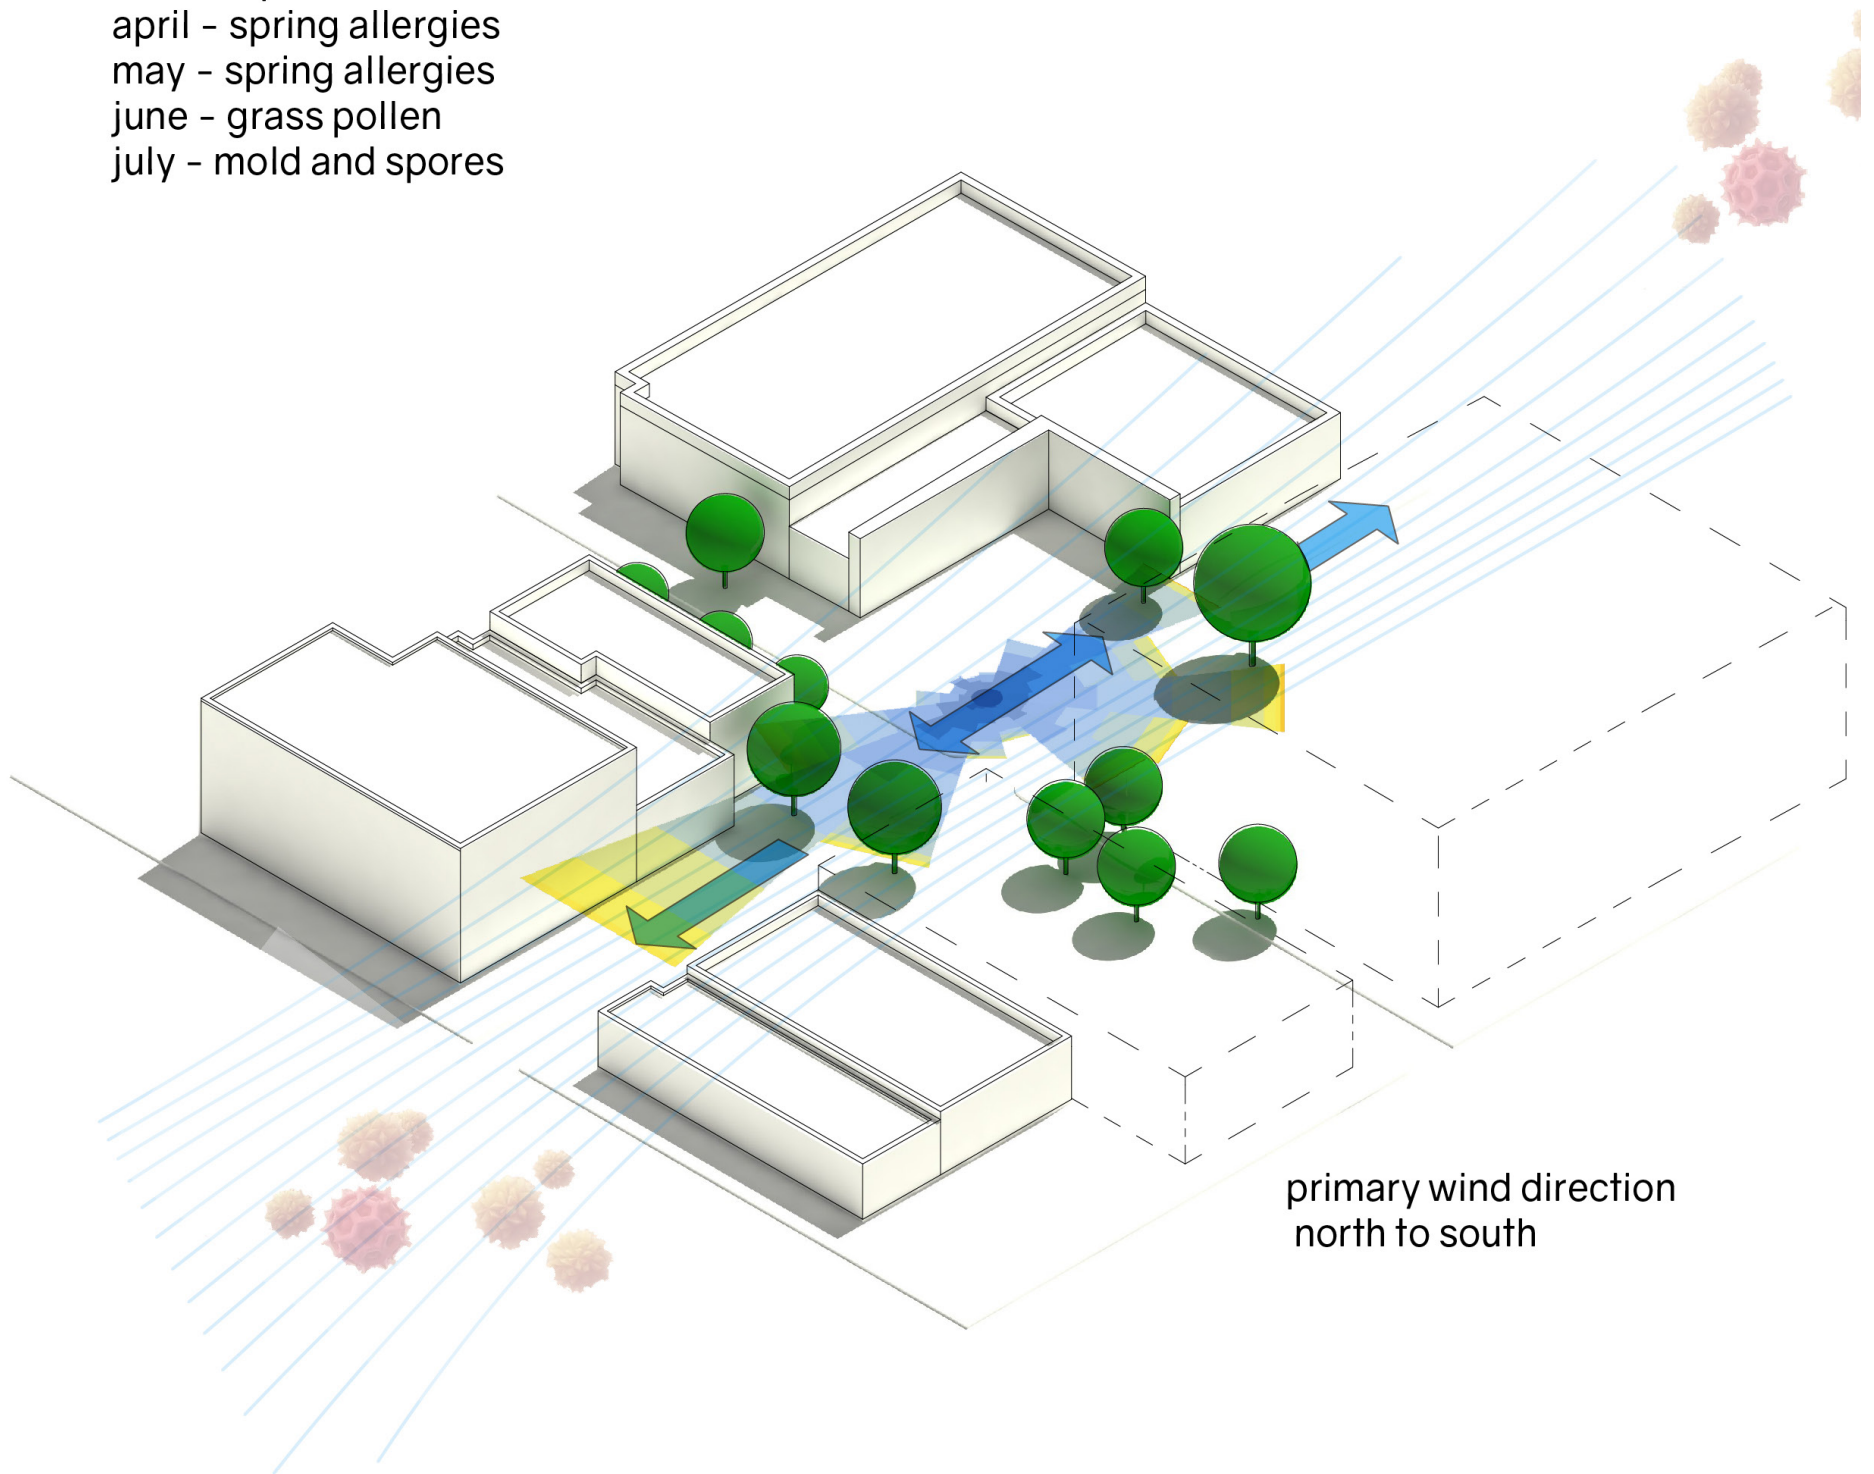

keseey sqAIR

KESEY SQUARE
EUGENE, OREGON

description of place

Kesey square bisects two major roads in the Eugene area, Broadway and Willamette. Stepping into the square one feels displaced from the rest of Eugene. The brick roads and tall trees make it feel this way. This square has gathering potential, perhaps its because of its central axis on the main roads, yet the space is not fully utilized. Due to its bare walls and static placement of benches. With its centrality, there are many amenities available such as coffee shops, movie theater, pubs and eateries. With this hub it attracts smokers from the pub homelessness due to its gathering nature. As well as heavy traffic flow from vehicles. One can find it difficult to breathe, as all these constituents coming together.

there is an obvious
air quality issue within
Keseey Square.

smokers.
car fumes.
pollen.
food truck exhaust.

all of which emit pollutants.

our objective is to improve
the air quality within the
square.

months of focus

- march - pollen
- april - spring allergies
- may - spring allergies
- june - grass pollen
- july - mold and spores

primary wind direction
north to south

- exhaust prone
- F+B
- general retail

ability to sit