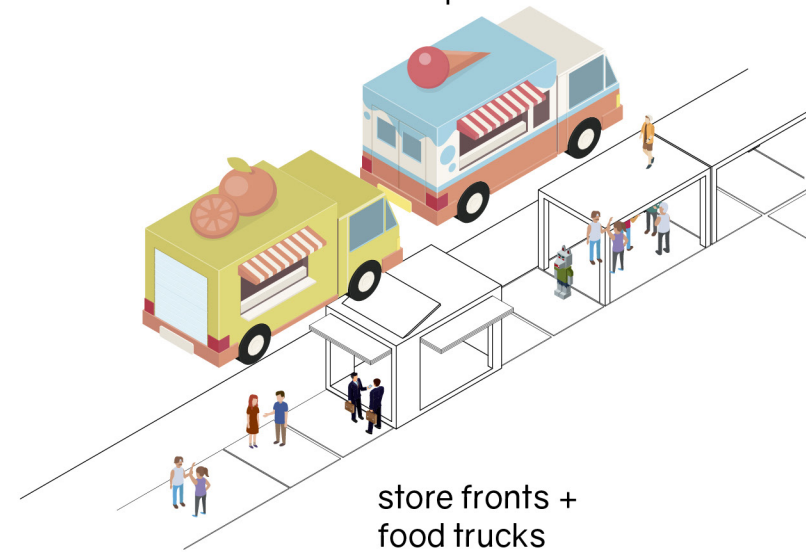

keseey sqAIR

KESEY SQUARE
EUGENE, OREGON

description of place

Kesey square bisects two major roads in the Eugene area, Broadway and Willamette. Stepping into the square one feels displaced from the rest of Eugene. The brick roads and tall trees make it feel this way. This square has gathering potential, perhaps its because of its central axis on the main roads, yet the space is not fully utilized. Due to its bare walls and static placement of benches. With its centrality, there are many amenities available such as coffee shops, movie theater, pubs and eateries. With this hub it attracts smokers from the pub homelessness due to its gathering nature. As well as heavy traffic flow from vehicles. One can find it difficult to breathe, as all these constituents coming together.

day in the life of kesey

air danger

adults

children

social

natural

physical

ability to stay

ability to sit

tree + wind

store fronts +
food trucks

dangers

smoking

car fumes

pollen

exhaust