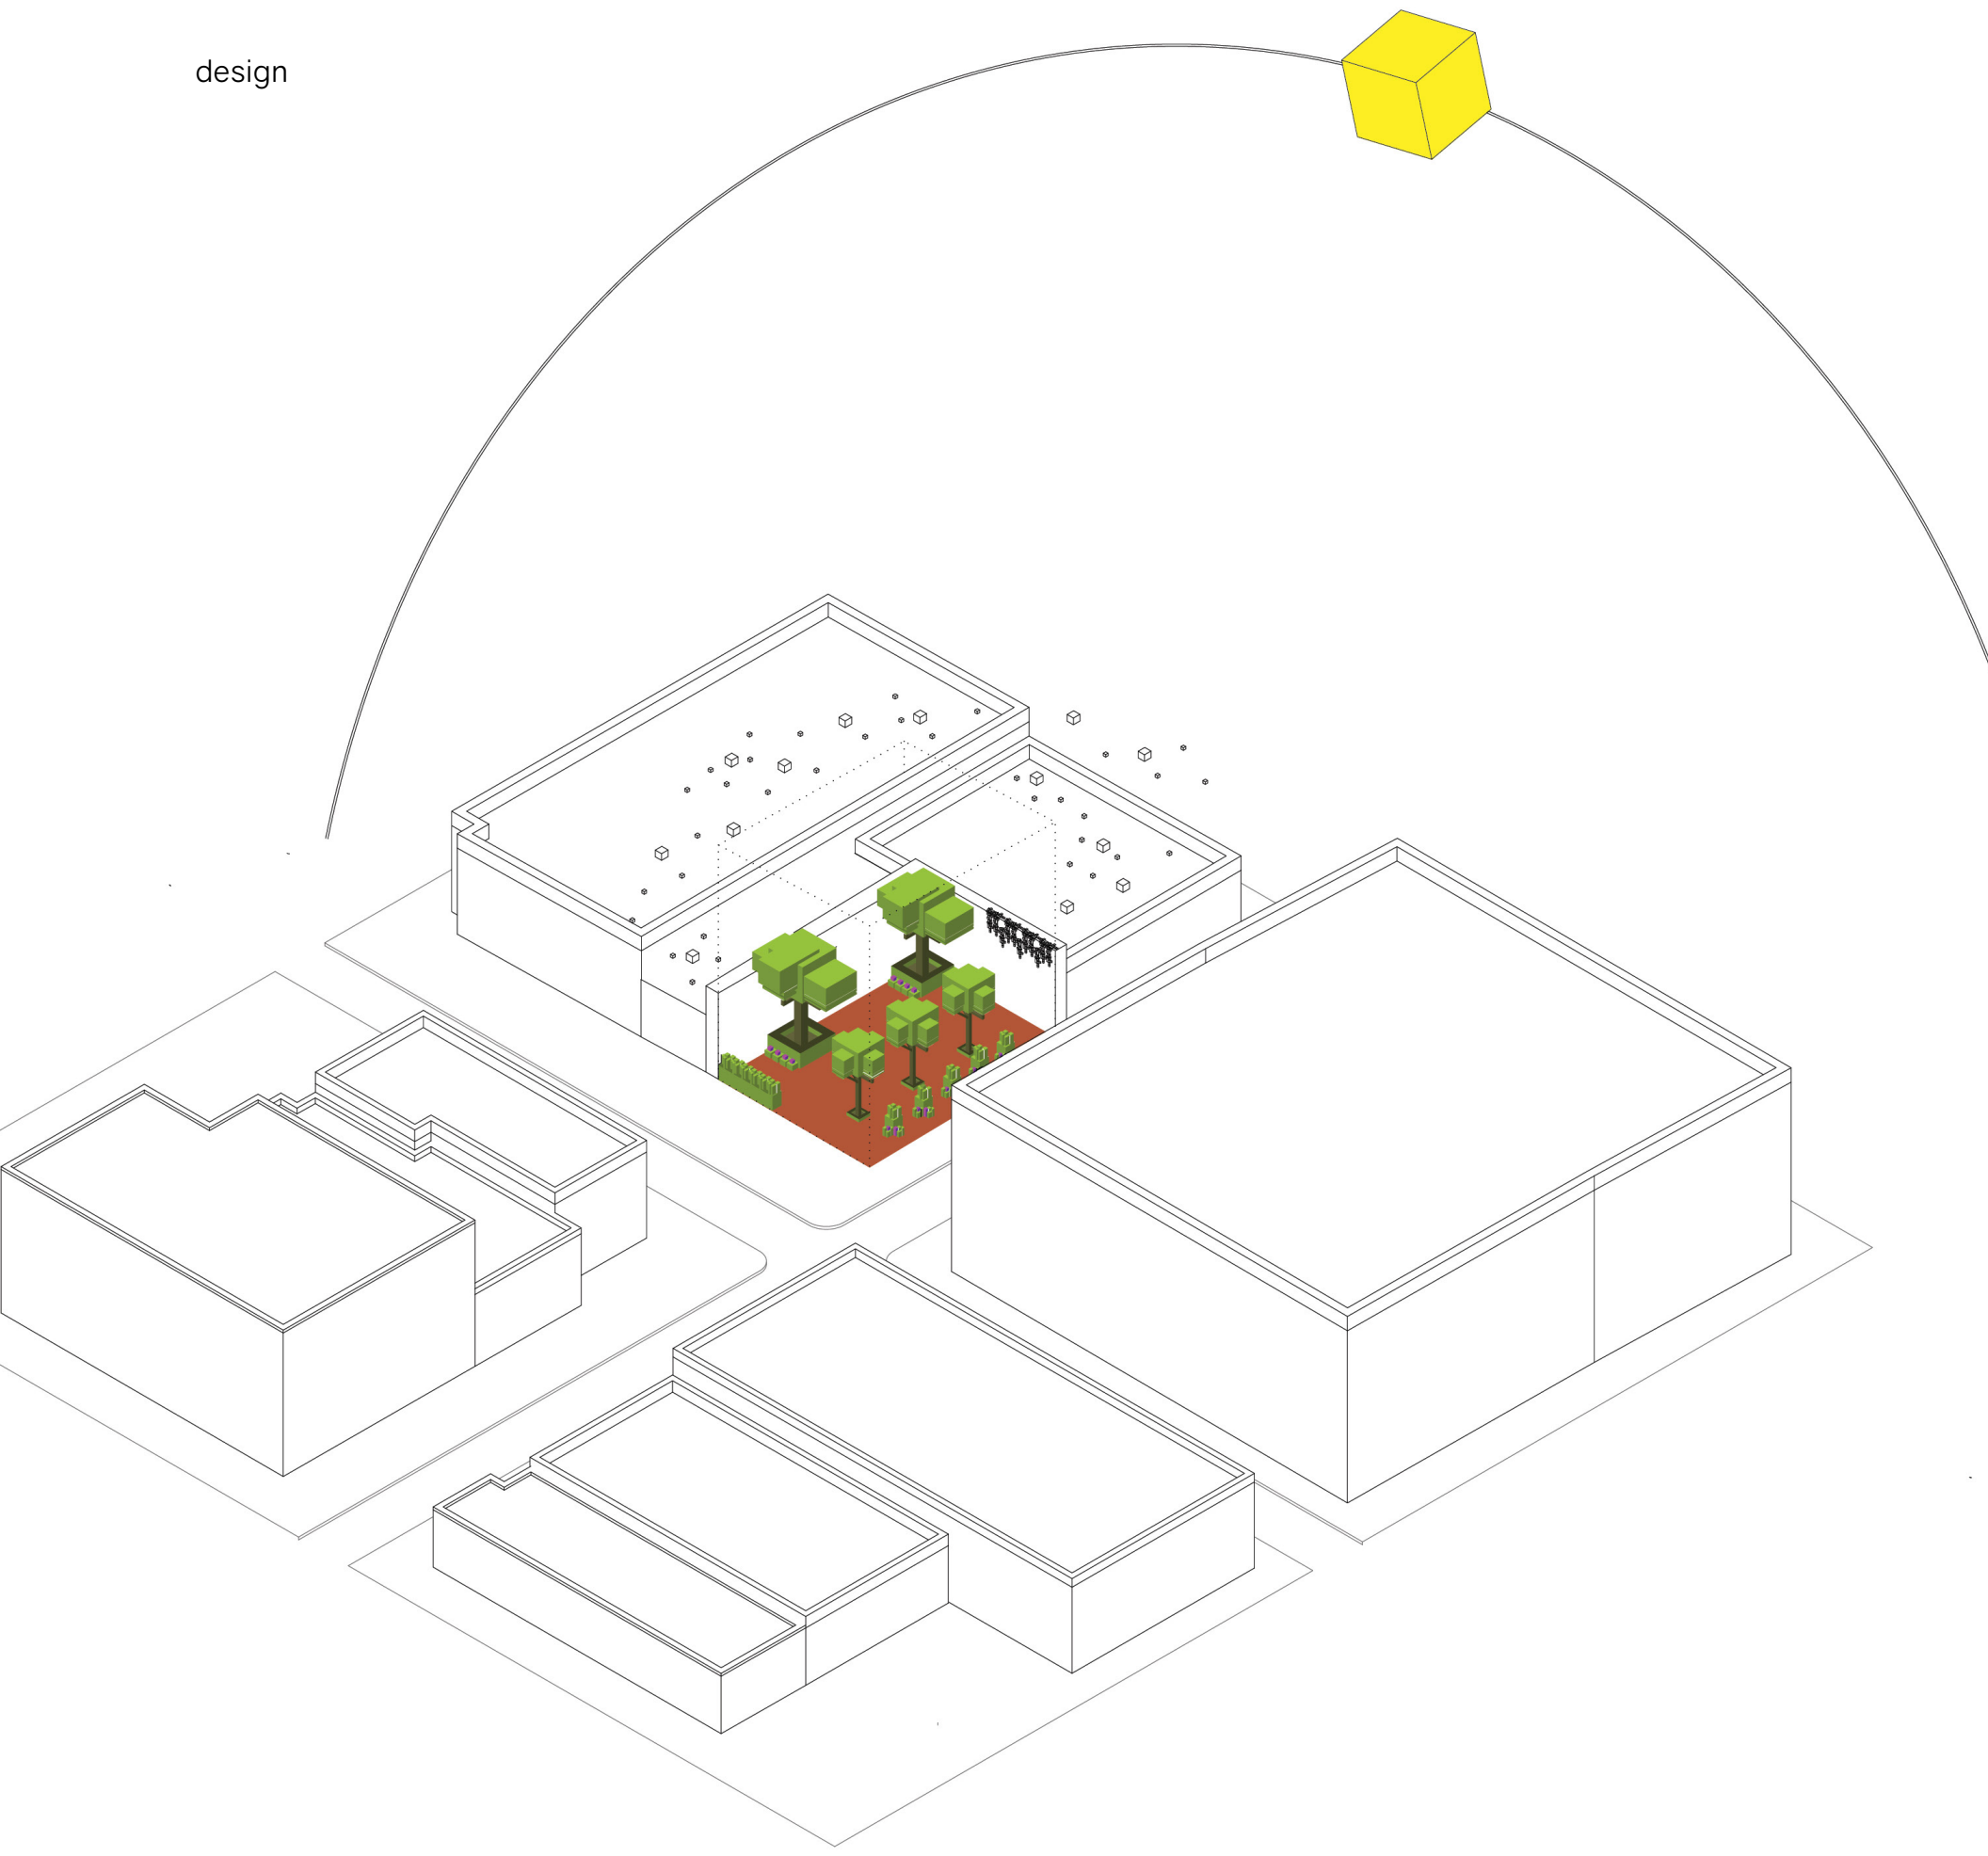

keseey sqAIR

KESEY SQUARE
EUGENE, OREGON

description of place

Kesey square bisects two major roads in the Eugene area, Broadway and Willamette. Stepping into the square one feels displaced from the rest of Eugene. The brick roads and tall trees make it feel this way. This square has gathering potential, perhaps its because of its central axis on the main roads, yet the space is not fully utilized. Due to its bare walls and static placement of benches. With its centrality, there are many amenities available such as coffee shops, movie theater, pubs and eateries. With this hub it attracts smokers from the pub homelessness due to its gathering nature. As well as heavy traffic flow from vehicles. One can find it difficult to breathe, as all these constituents coming together.

PM 1.0 and greater

ability to stay

kesey square
it has air quality
issues

design

parti

Plants & Their Ability to Act as an Air Purifier and Create Space

The hairy surfaces of leaves have the ability to trap metallic particles