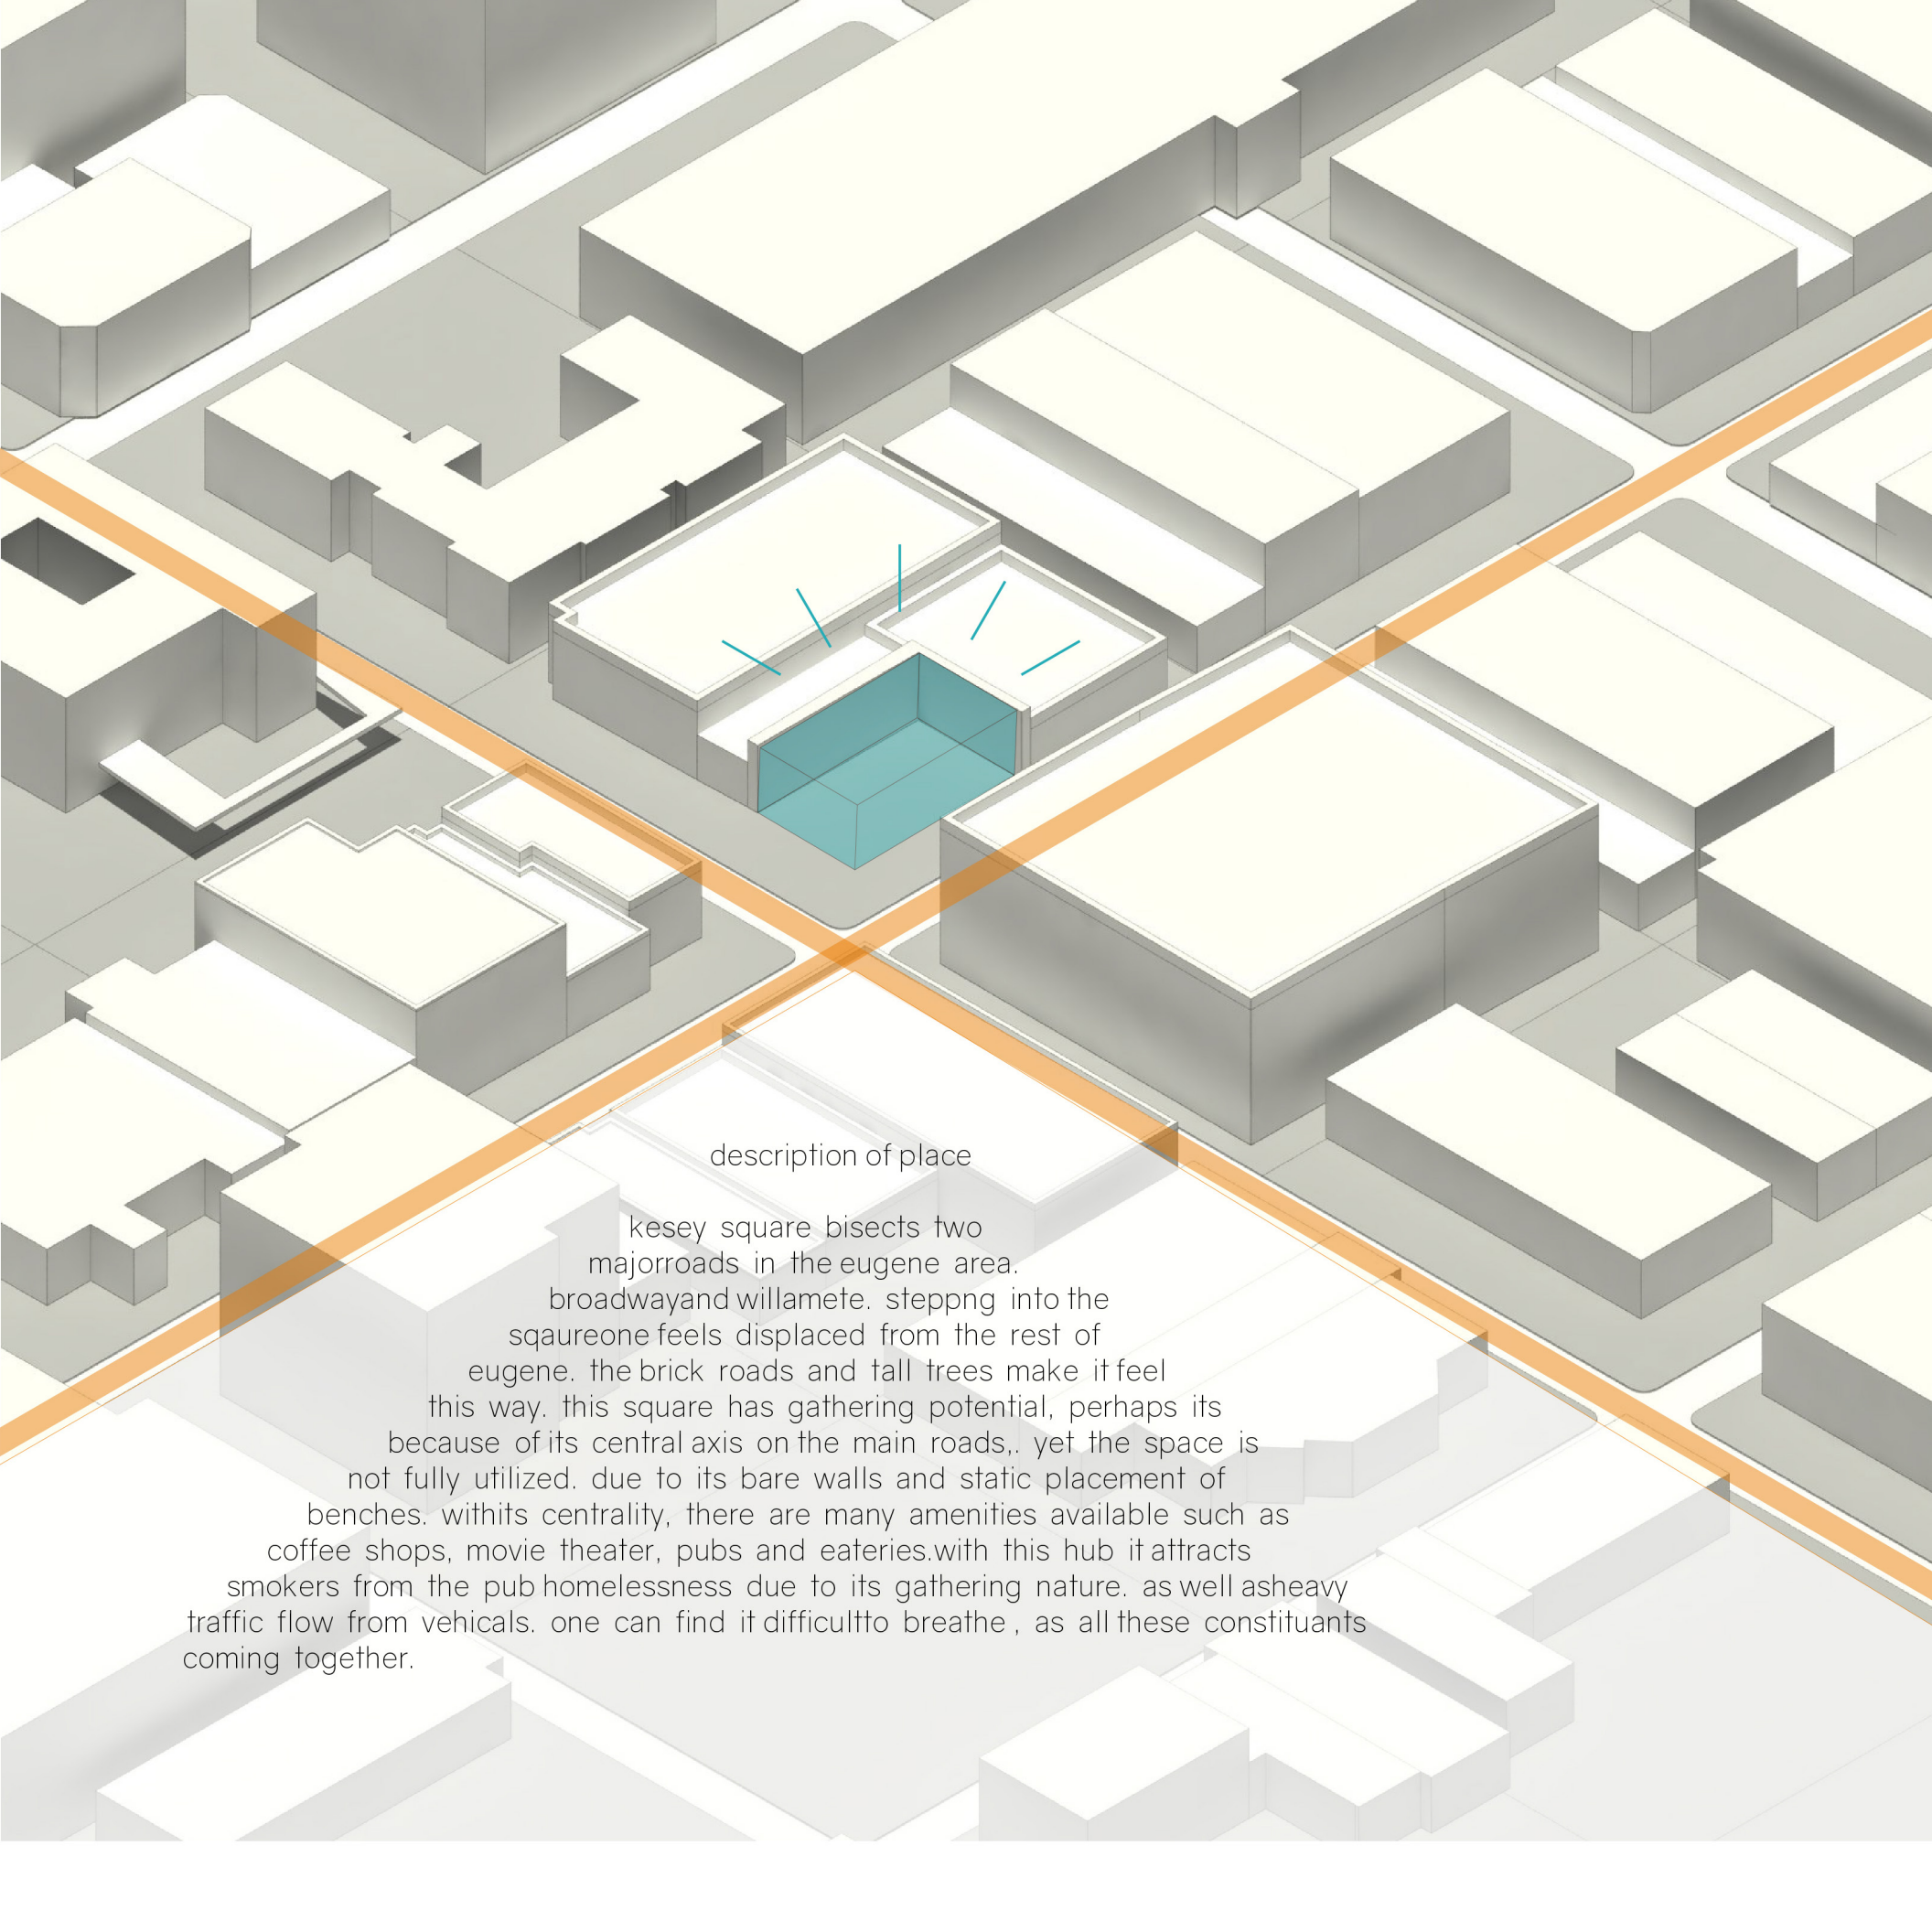

keseey sqAIR

KESEY SQUARE
EUGENE, OREGON

description of place

Kesey square bisects two major roads in the Eugene area, Broadway and Willamette. Stepping into the square one feels displaced from the rest of Eugene. The brick roads and tall trees make it feel this way. This square has gathering potential, perhaps its because of its central axis on the main roads, yet the space is not fully utilized. Due to its bare walls and static placement of benches. With its centrality, there are many amenities available such as coffee shops, movie theater, pubs and eateries. With this hub it attracts smokers from the pub homelessness due to its gathering nature. As well as heavy traffic flow from vehicles. One can find it difficult to breathe, as all these constituents coming together.