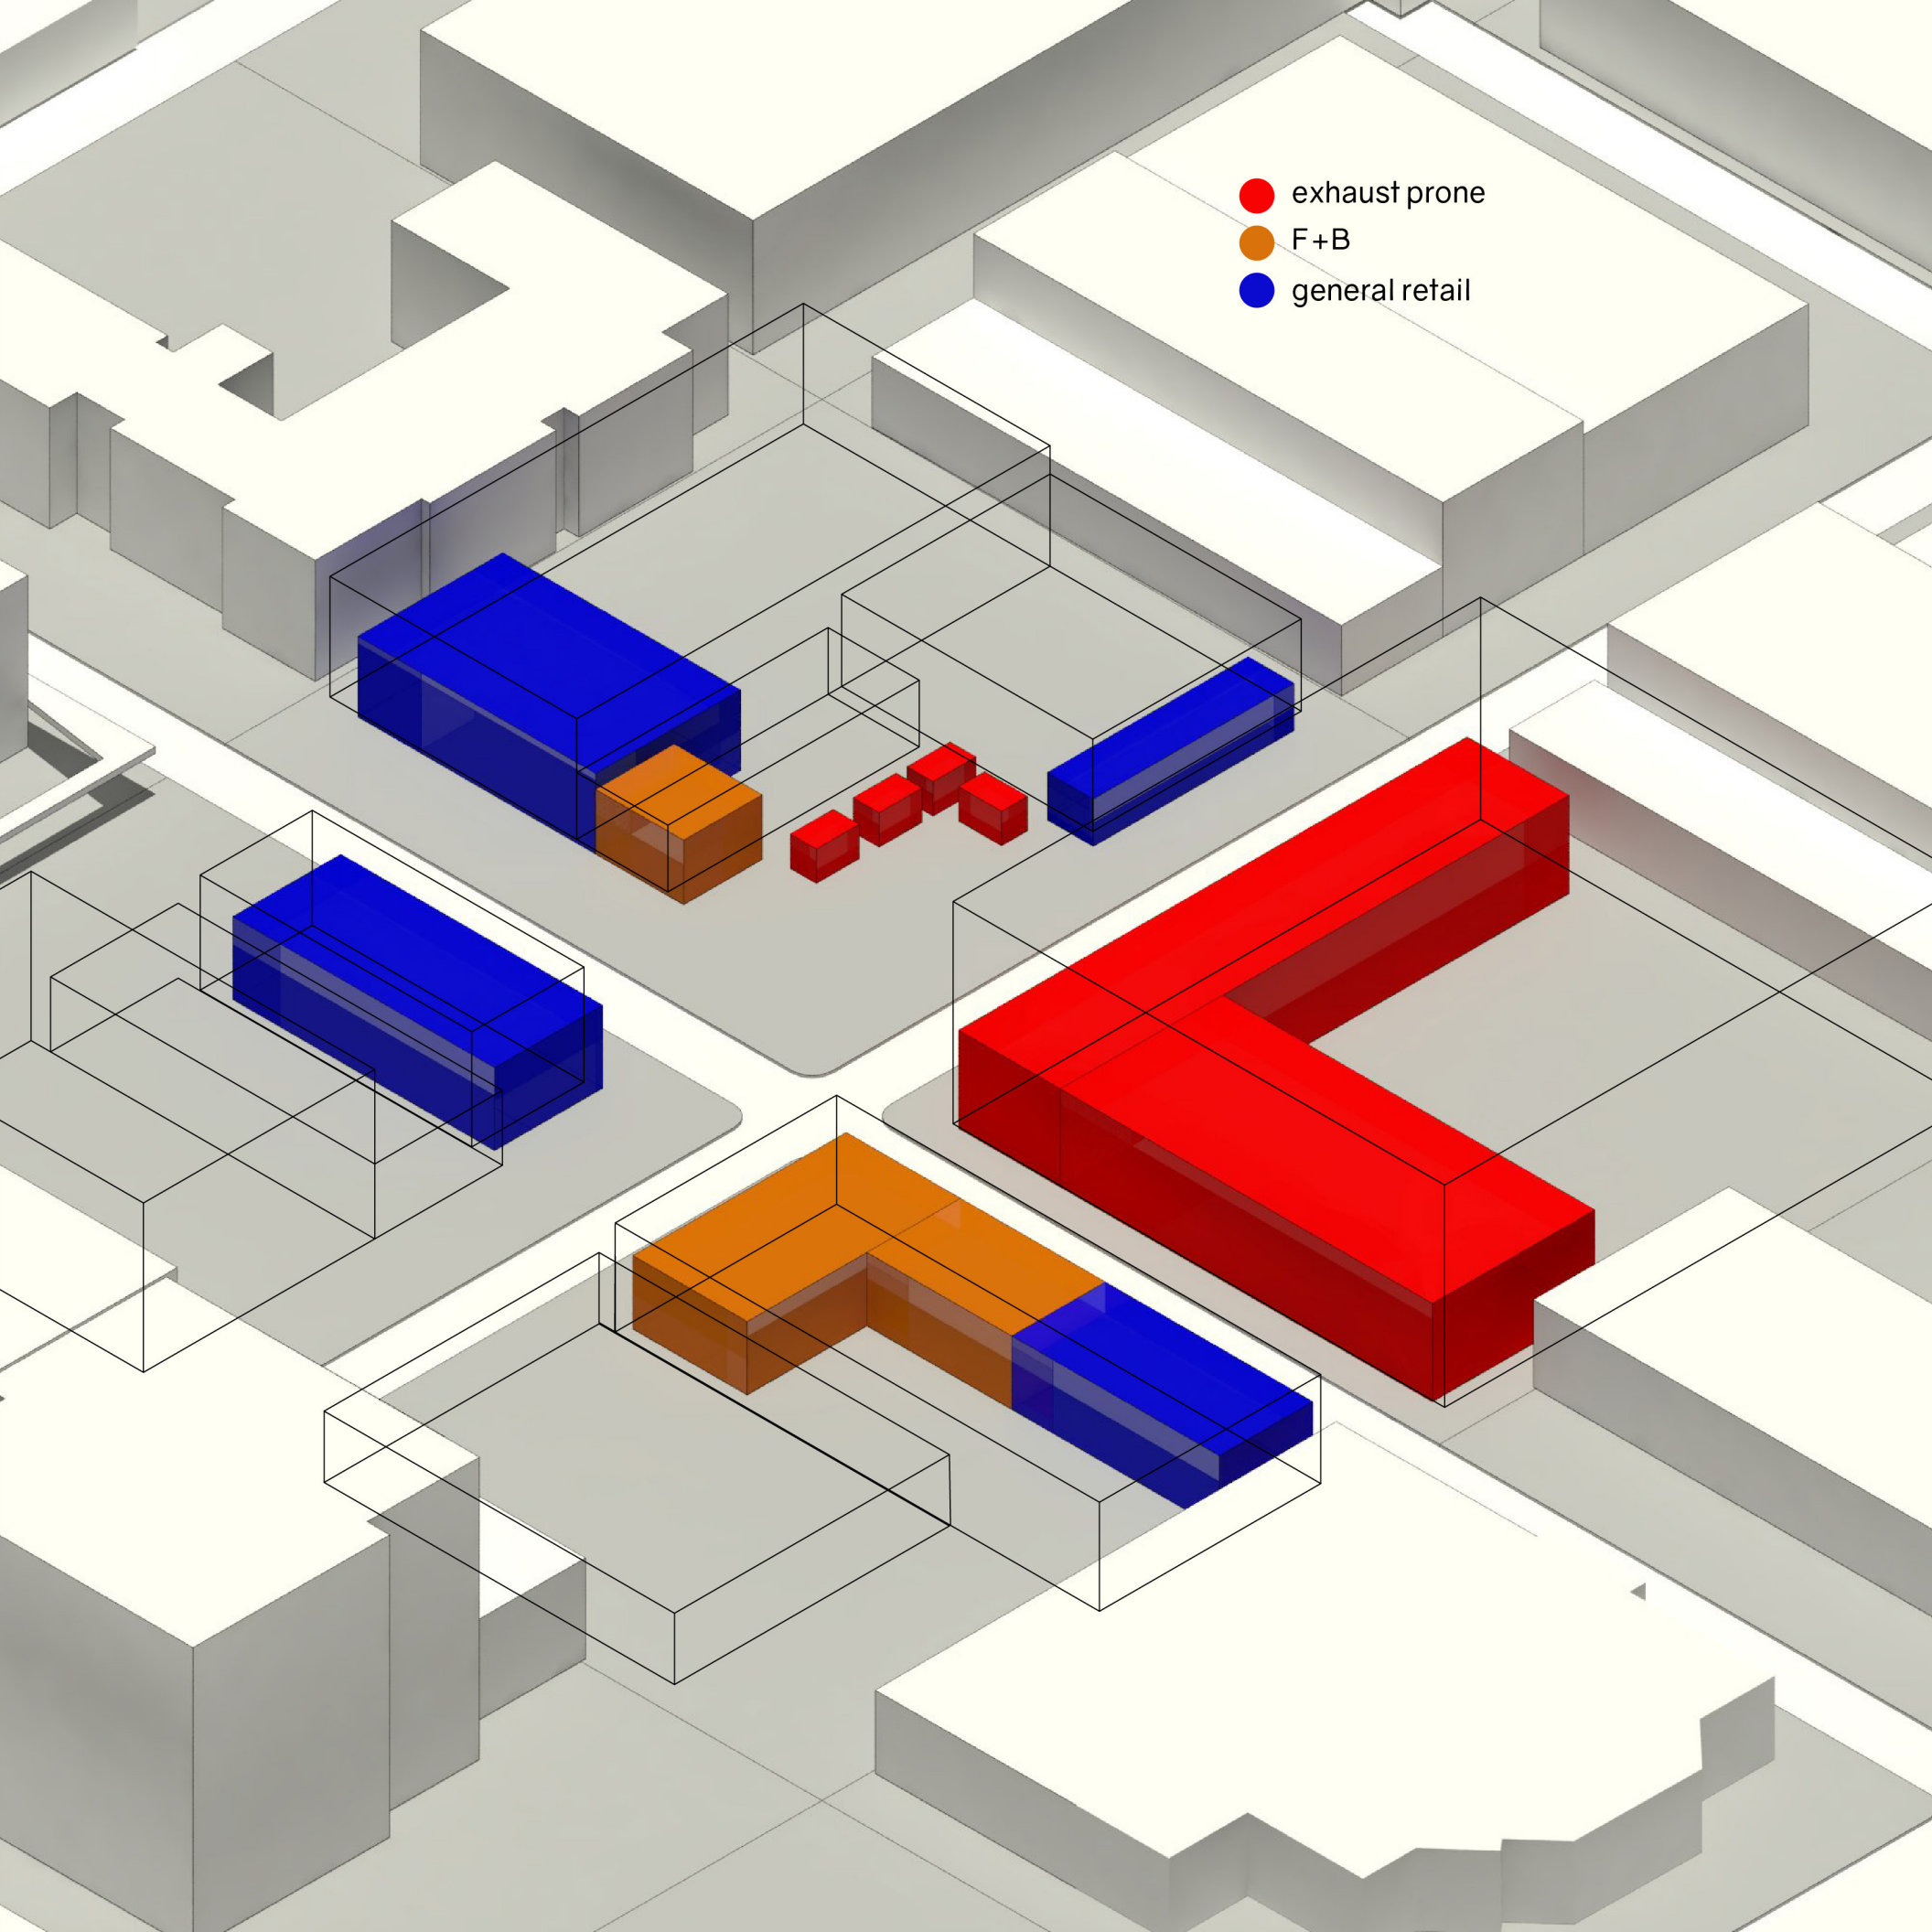

keseey sqAIR

KESEY SQUARE
EUGENE, OREGON

description of place

Kesey square bisects two major roads in the Eugene area, Broadway and Willamette. Stepping into the square one feels displaced from the rest of Eugene. The brick roads and tall trees make it feel this way. This square has gathering potential, perhaps its because of its central axis on the main roads, yet the space is not fully utilized. Due to its bare walls and static placement of benches. With its centrality, there are many amenities available such as coffee shops, movie theater, pubs and eateries. With this hub it attracts smokers from the pub homelessness due to its gathering nature. As well as heavy traffic flow from vehicles. One can find it difficult to breathe, as all these constituents coming together.

there is an obvious
air quality issue within
Keseey Square.

smokers.
car fumes.
pollen.
food truck exhaust.

all of which emit pollutants.

our objective is to improve
the air quality within the
square.

months of focus

- march - pollen
- april - spring allergies
- may - spring allergies
- june - grass pollen
- july - mold and spores

primary wind direction
north to south

- exhaust prone
- F+B
- general retail

ability to sit