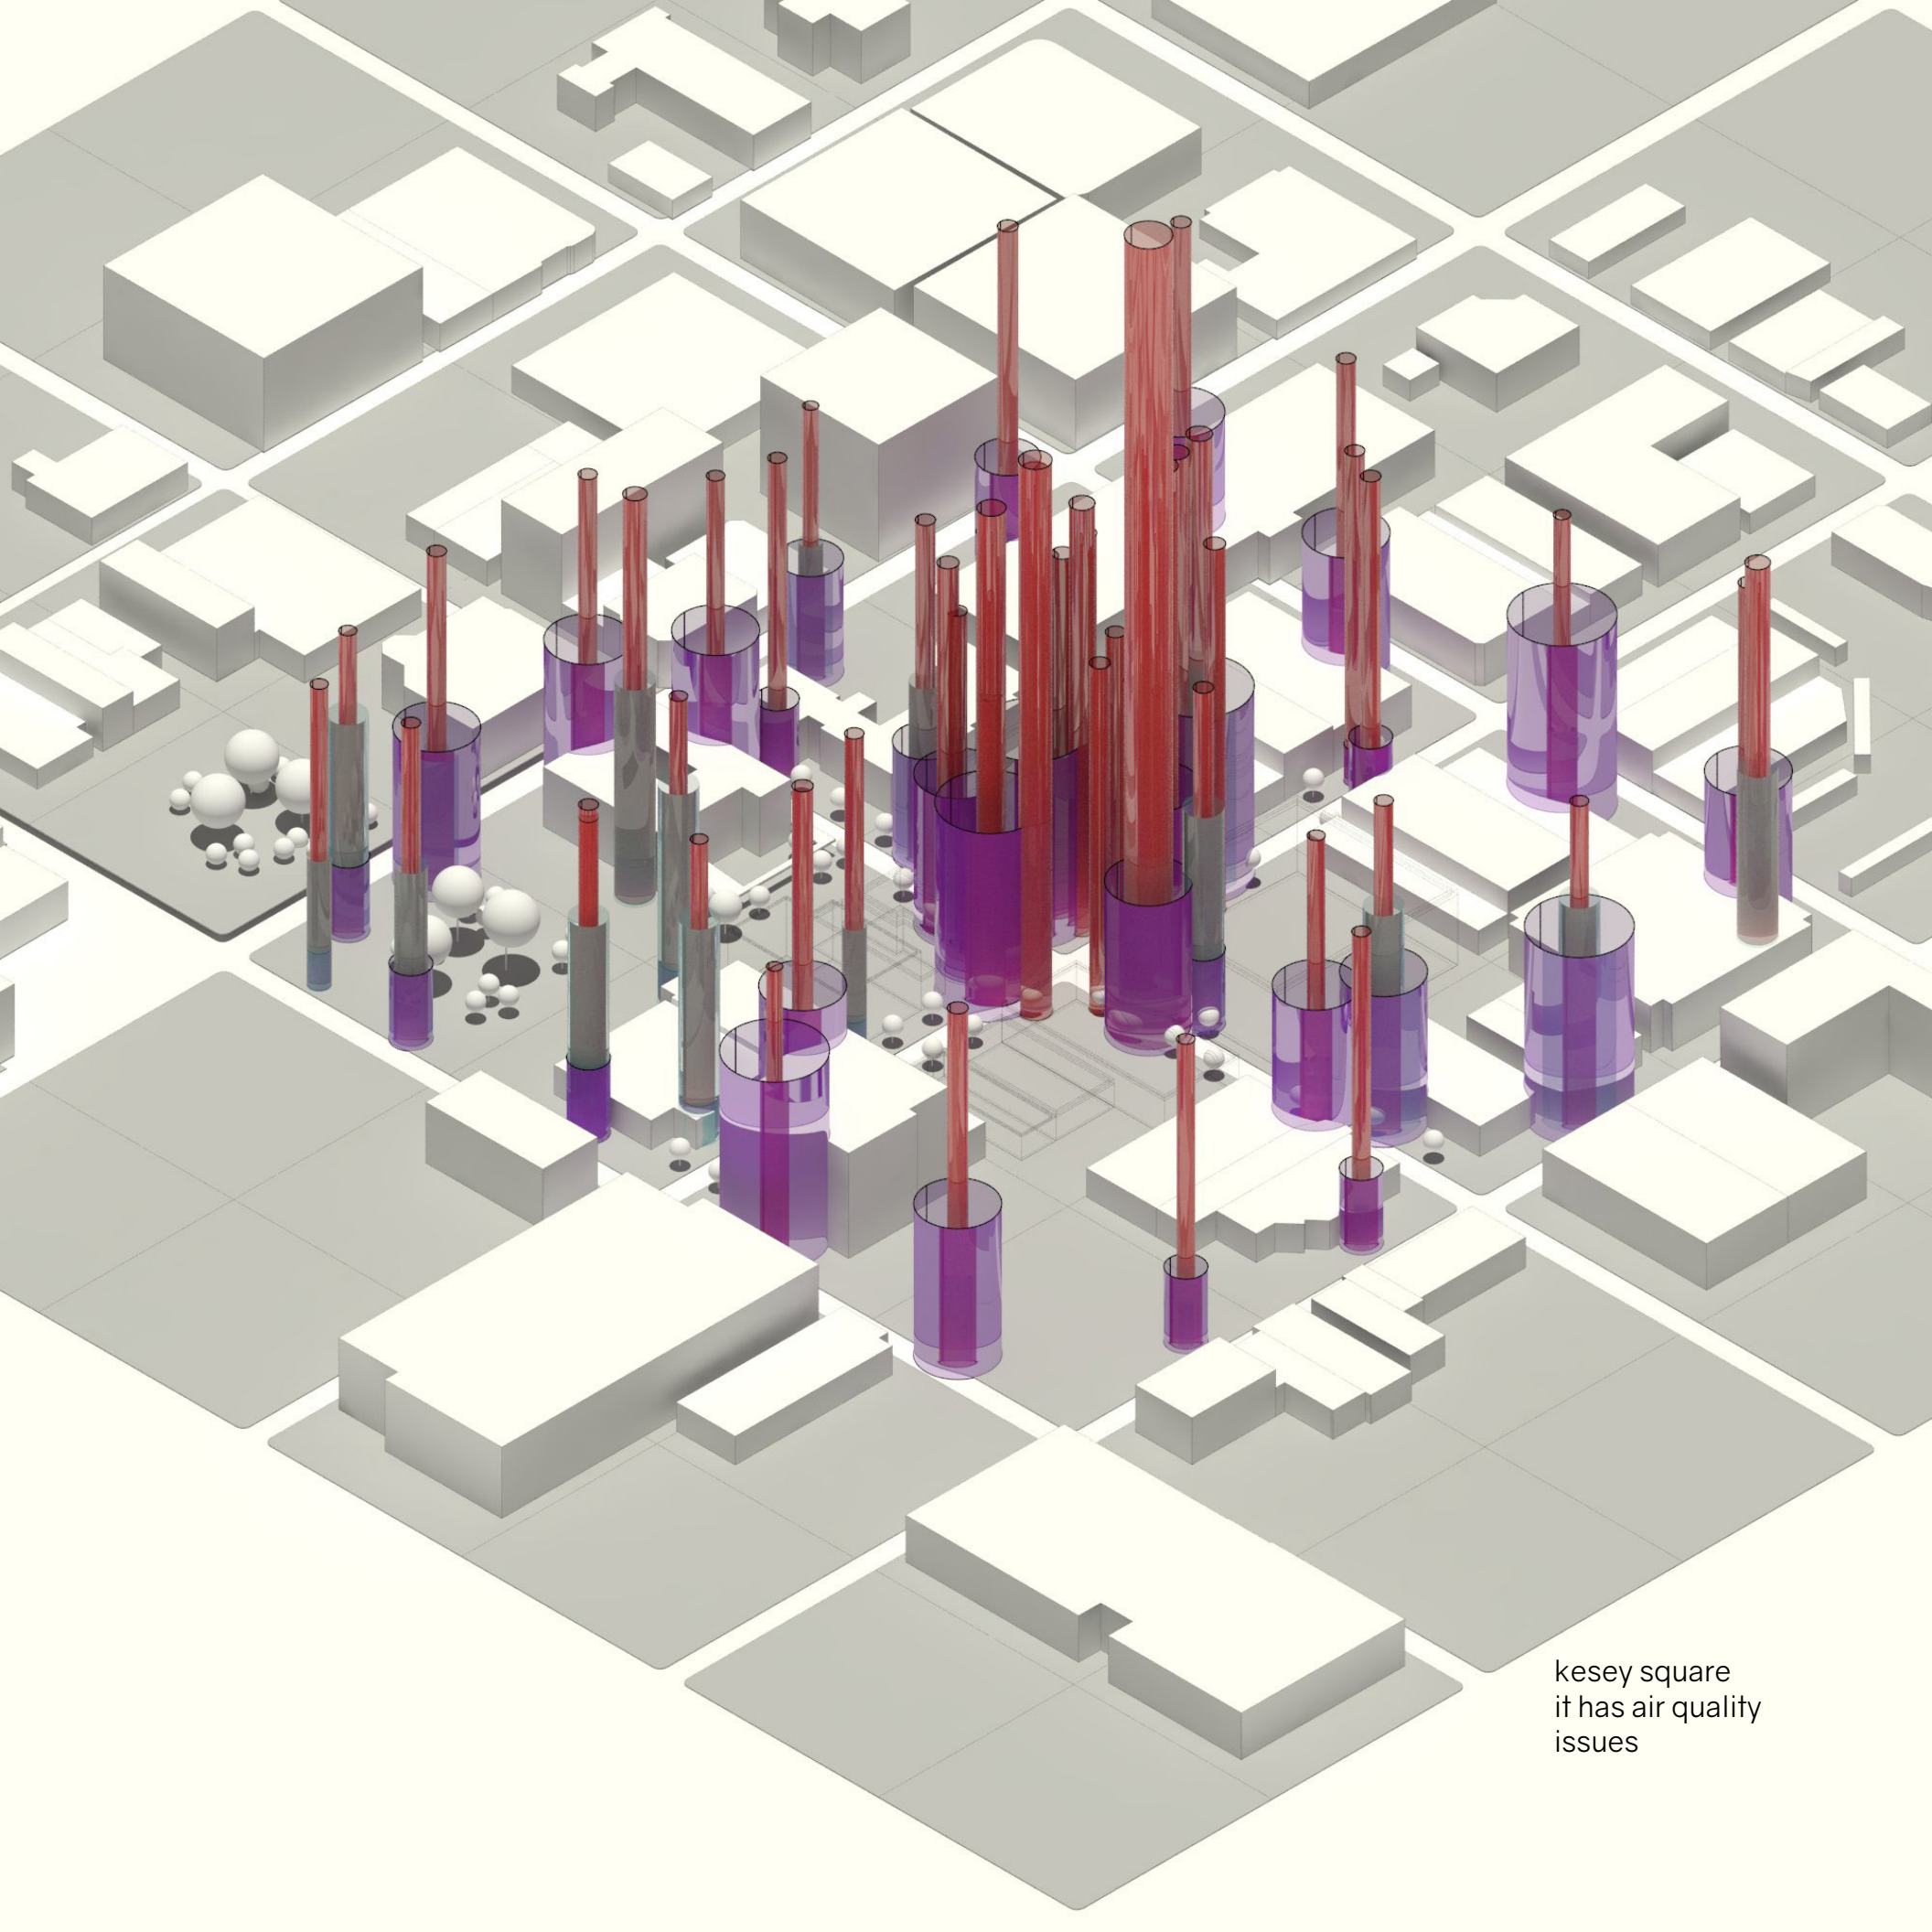

kesey square
it has air quality
issues