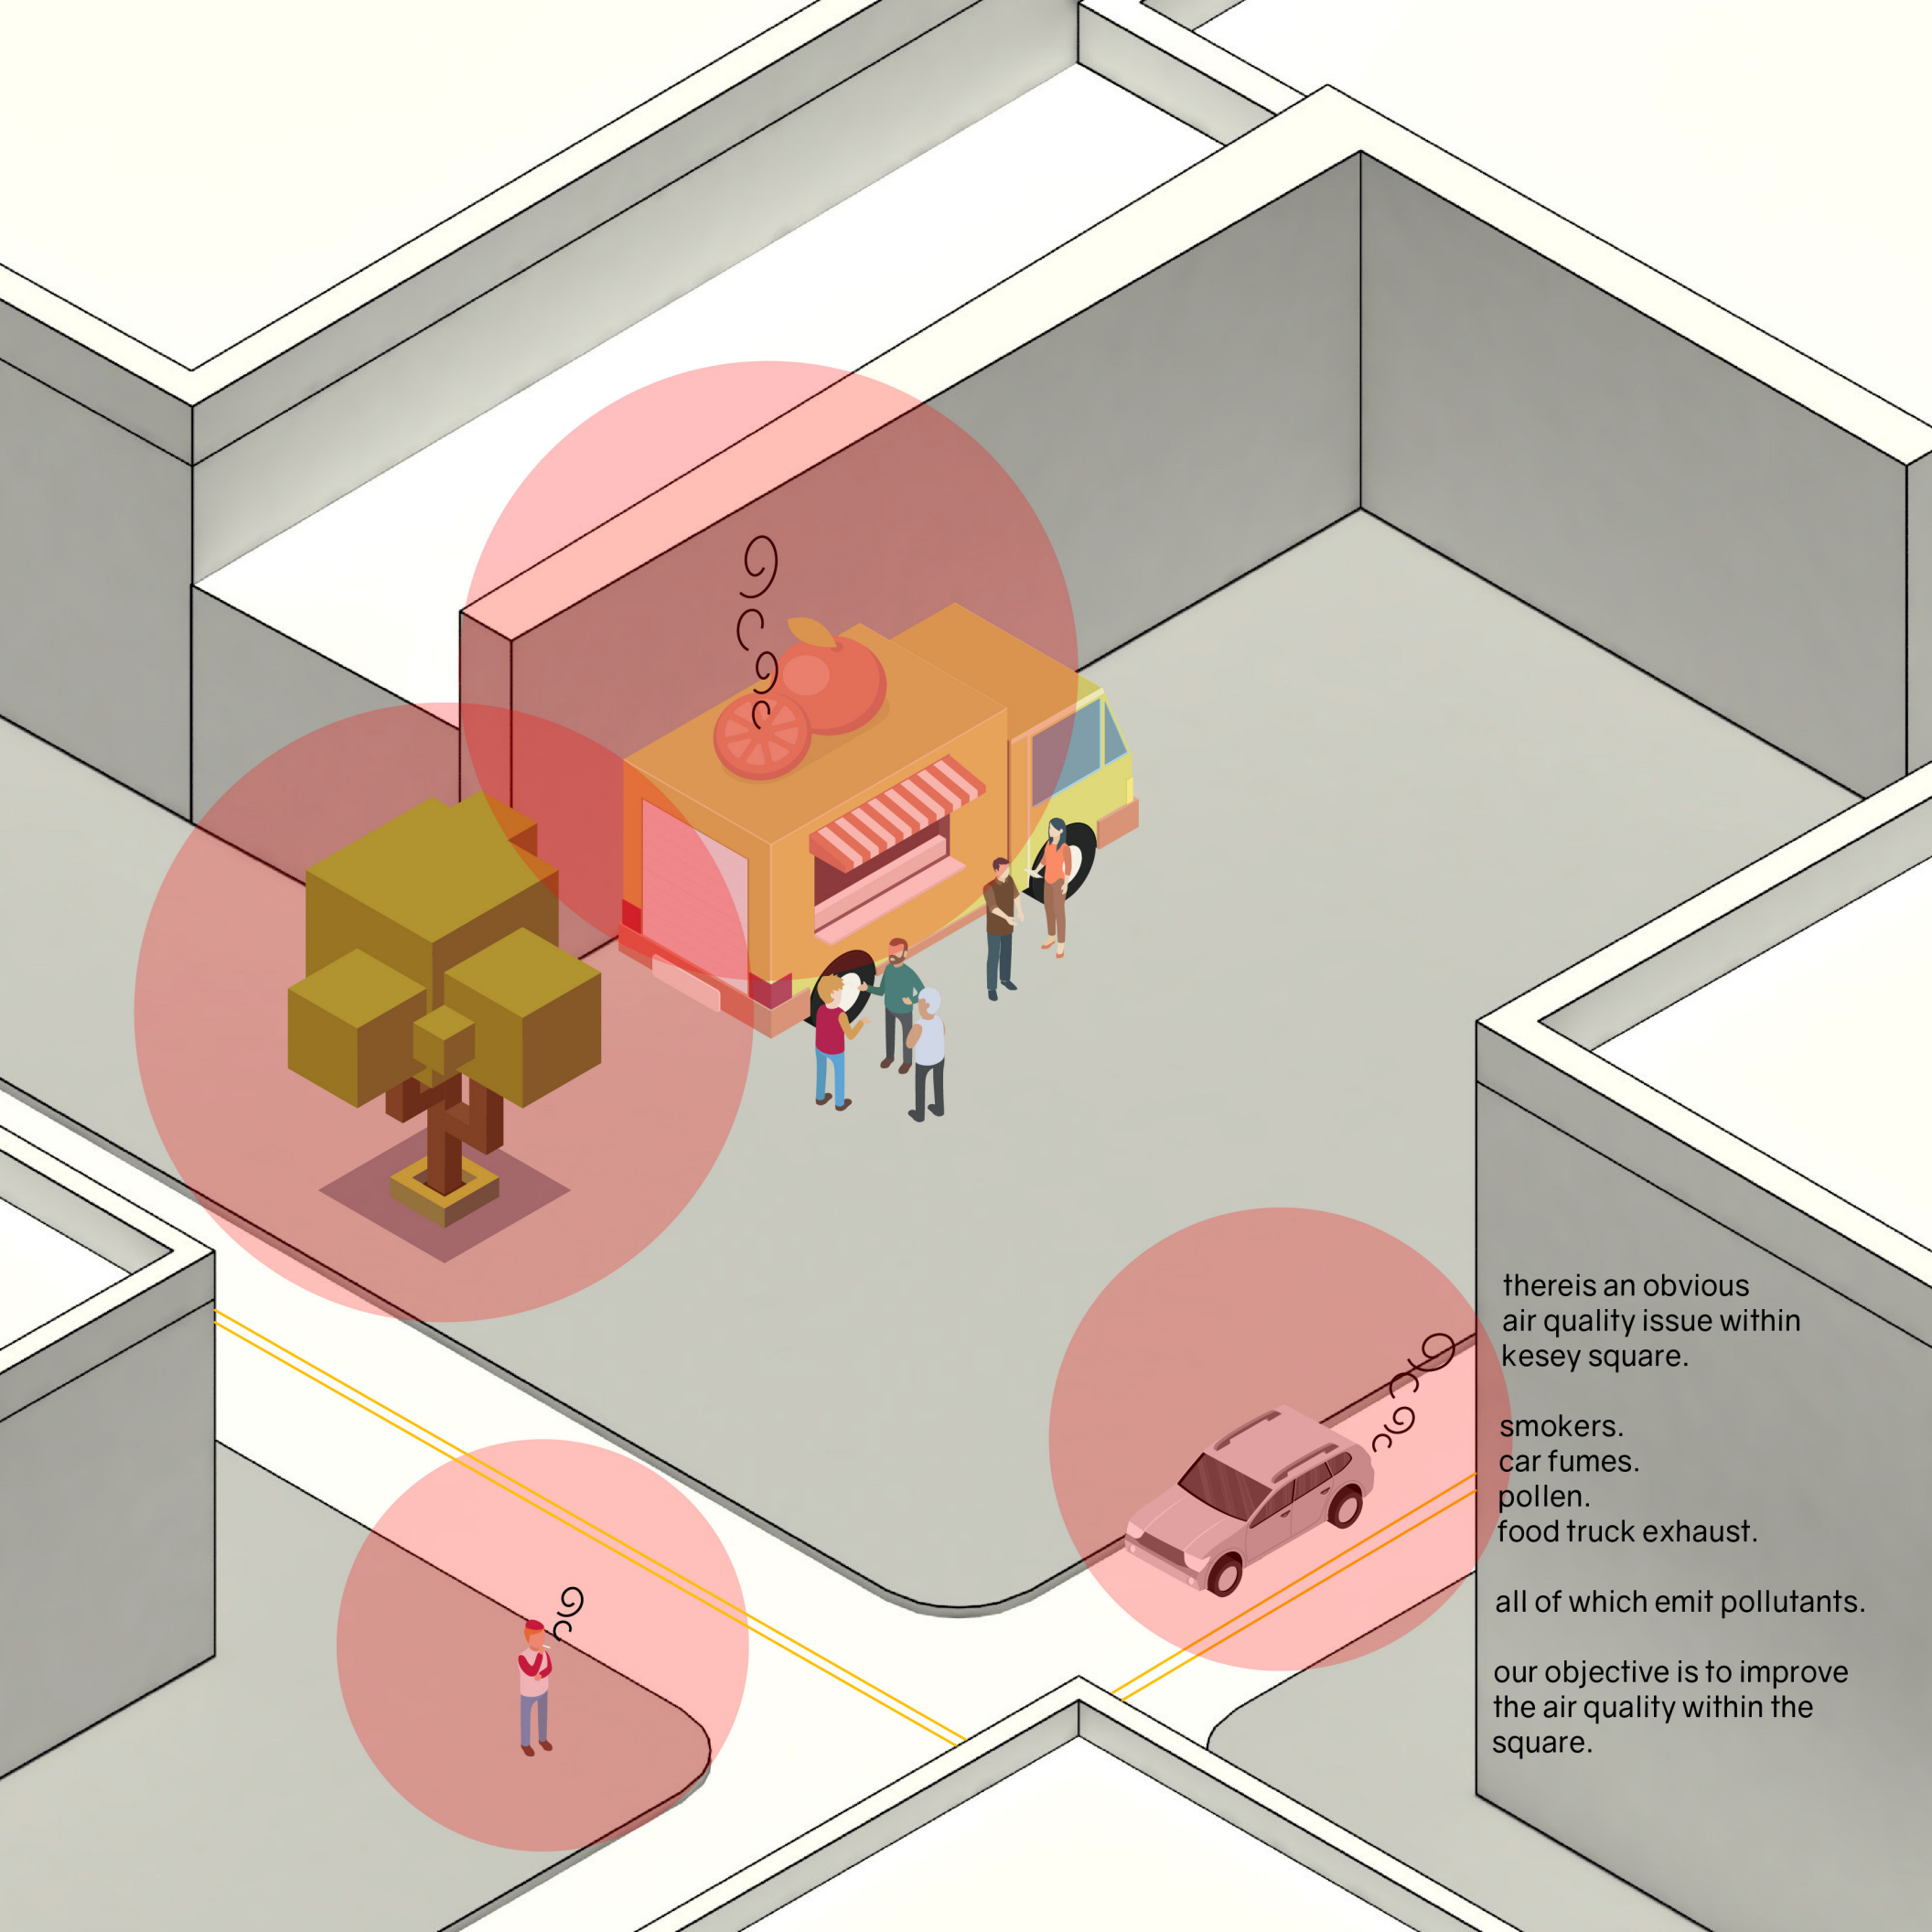

keseey sqAIR

KESEY SQUARE
EUGENE, OREGON

description of place

Kesey square bisects two major roads in the Eugene area, Broadway and Willamette. Stepping into the square one feels displaced from the rest of Eugene. The brick roads and tall trees make it feel this way. This square has gathering potential, perhaps its because of its central axis on the main roads, yet the space is not fully utilized. Due to its bare walls and static placement of benches. With its centrality, there are many amenities available such as coffee shops, movie theater, pubs and eateries. With this hub it attracts smokers from the pub homelessness due to its gathering nature. As well as heavy traffic flow from vehicles. One can find it difficult to breathe, as all these constituents coming together.

day in the life of kesey

air danger

adults

children

social

natural

physical

ability to stay

there is an obvious
air quality issue within
Keseey Square.

smokers.
car fumes.
pollen.
food truck exhaust.

all of which emit pollutants.

our objective is to improve
the air quality within the
square.

months of focus