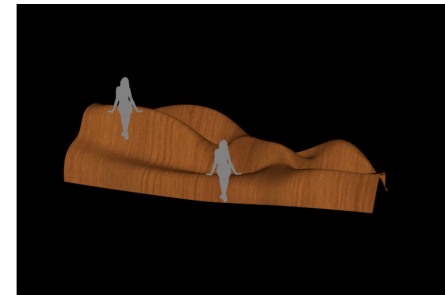

MAGALY CORTEZ
ARCH 222
EXERCISE 3.1B

TOP VIEW

FRONT VIEW

RIGHT VIEW

PERSPECTIVE

04_Paneling

1. Input OPEN Bench Curves

LAYING

SITTING

PLANTING

SHELTER