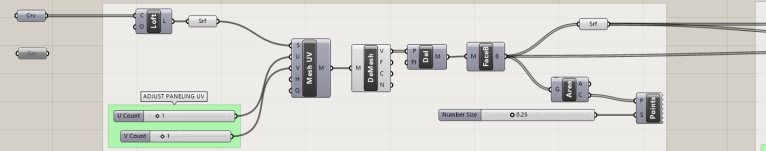

MAGALY CORTEZ
ARCH 222
EXERCISE 3.1B

TOP VIEW

FRONT VIEW

RIGHT VIEW

PERSPECTIVE

04_Paneling

1. Input OPEN Bench Curves

LAYING