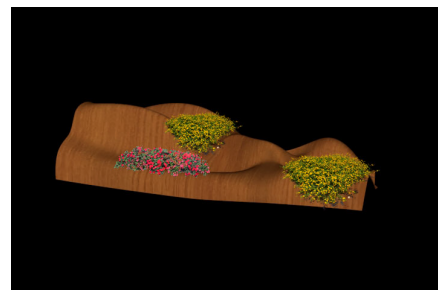

MAGALY CORTEZ
ARCH 222
EXERCISE 3.1B

04_Paneling

1. Input OPEN Bench Curves

PLANTING