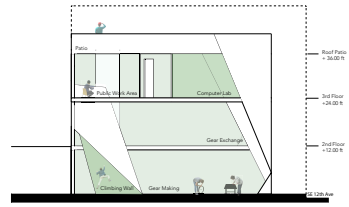

computer lab patio
 climb class room
 gear repair gear exchange
 gear making coffee
 maker's lounge information

Interior Perspective - Maker Space

Program

Circulation

Section A

Section B

Elevation

100' 0" 0" 0"