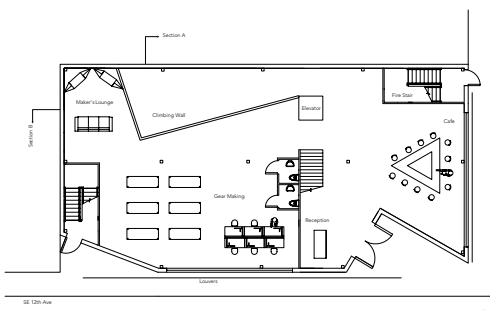

computer lab patio
 climb class room
 gear repair gear exchange
 gear making coffee
 maker's lounge information

Interior Perspective - Maker Space

Program

Circulation

Section A

Section B

Elevation

100' 0" 0" 0"