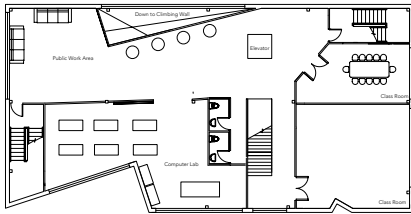

computer lab patio
 climb class room
 gear repair gear exchange
 gear making coffee
 maker's lounge information

Interior Perspective - Maker Space

Program

Circulation

Section A

Section B

Elevation

100' 0" 0" 0"