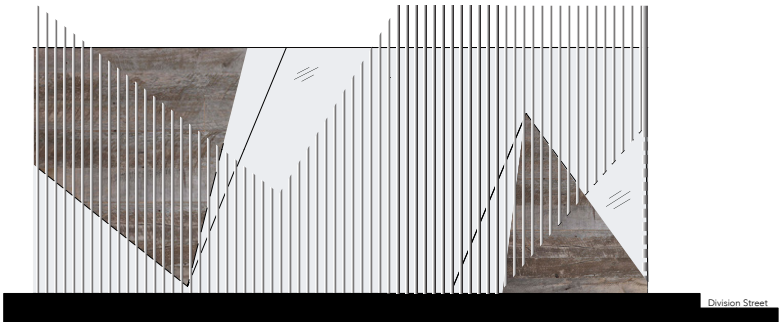

computer lab patio
 climb class room
 gear repair gear exchange
 gear making coffee
 maker's lounge information

Interior Perspective - Maker Space

Program

Circulation

Section A

Section B

Elevation

100' 0" 0" 0"