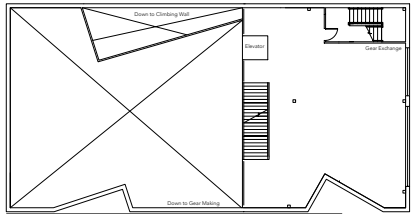

computer lab patio
 climb class room
 gear repair gear exchange
 gear making coffee
 maker's lounge information

Interior Perspective - Maker Space

Program

Circulation

Section A

Section B

Elevation

100' 0" 0" 0"