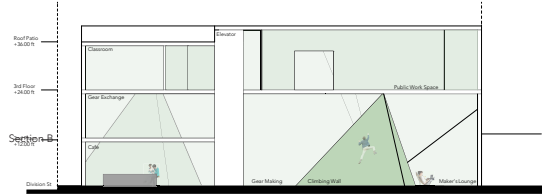

computer lab patio
 climb class room
 gear repair gear exchange
 gear making coffee
 maker's lounge information

Interior Perspective - Maker Space

Program

Circulation

Section A

Section B

Elevation

100' 0" 0" 0"